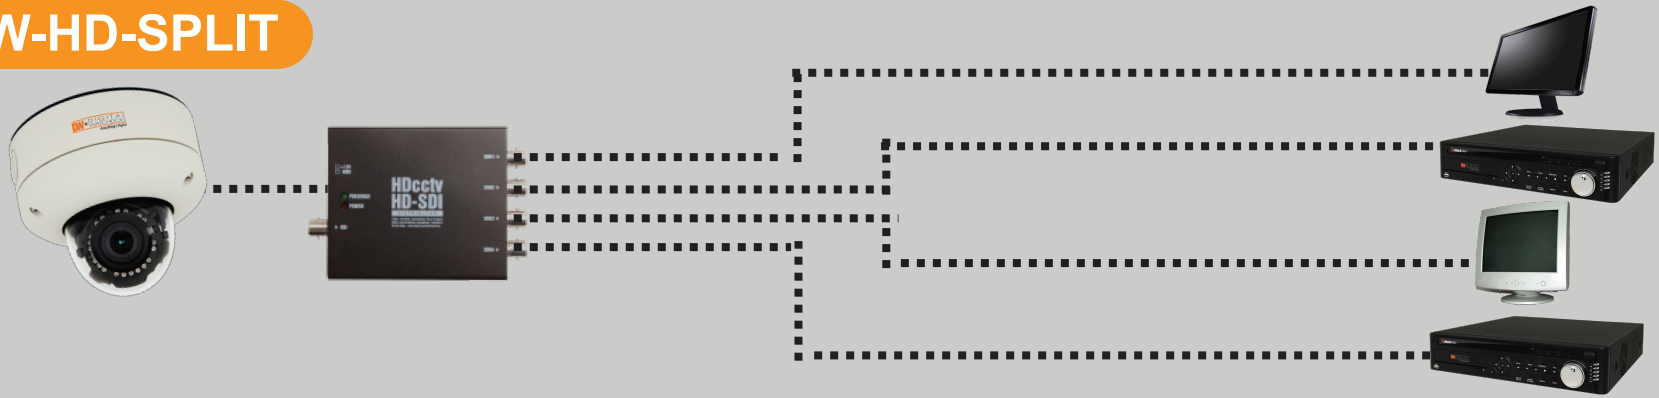

## DW-HD-SPLIT

|                    | Video Input | Video Output | Resolution         | Cable Length | Power Consumption | Power Requirement |
|--------------------|-------------|--------------|--------------------|--------------|-------------------|-------------------|
| <b>DW-HD-SPLIT</b> | SMPTE 292M  | SMPTE 292M   | Up to 1080p, 30fps | _____        | 3.0w              | 12v, 1A           |

| UNIT   | SCALE | WEIGHT   | MODEL   |
|--------|-------|----------|---|
| meters |       | 0.5& lbs |   |
|        |       |          | <b>DWC-HD-SPLIT</b><br>Video Splitter for VMAX HD-SDI up to 4 connections |