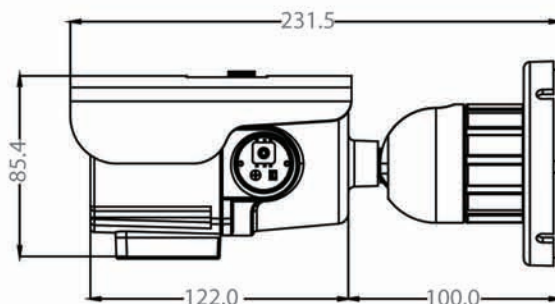

SPECIFICATIONS

Camera TYPE	Color/BW	True Day and Night Digital Bullet IR Camera
	Mount	3D Bracket
Image	Device	1/3" Super HAD II CCD
	Pixels-Total	811(H) x 508(V)
	Pixels-Effective	768(H) x 494(V)
Scanning	System	525 line, 2:1 Interlace
	Horizontal Frequency Internal Mode	15.734Hz
	Vertical Frequency Internal Mode	59.94Hz
Min. Scene Illumination	IR-LED ON	0.0 Lux
Functions	BLC	ON/OFF (Area Setting)
	AGC	ON/OFF (Gain Adjust)
	AWB	ATW/AWB/Fixed/Manual
	IR	70 Foot Range
	Mirror	ON/OFF
	Motion Detection	ON/OFF (Area/Sensitivity/Trace ON/OFF)
	Privacy Zone	4 Programmable Zone/Size
Lens	Focal Length	Pan-Focus Lens [2.9 ~ 8.5mm (3x Optical)]
Resolution	Horizontal	540 TV Lines [at TDN (B/W) :570 TV Lines]
Video Output	VBS 1.0Vp-p	VBS 1.0Vp-p (75 Load)
S/N Ratio	S/N Ratio	48dB
OSD	OSD	YES
Environmental Conditions	Operating Temperature	-10° ~ +55° (14° ~ 131°)
	Humidity	Less then 90%
Power	Power Requirement	12VDC / 24VAC
	Power Consumption	12VDC:[.230mA](IR ON:[.467mA])/24VAC: [.110mA] (IR ON:[.287mA])
Physical Specifications	Dimensions (H x L)	75.5 x 231.5mm
	NEMA Type	IP66
	Weight	2.3 lbs
Certifications	CE, FCC, RoHS	Certified

5436 W. Crenshaw Street • Tampa, FL 33634
Toll Free: 866.446.3595 • Fax: 813.888.9262