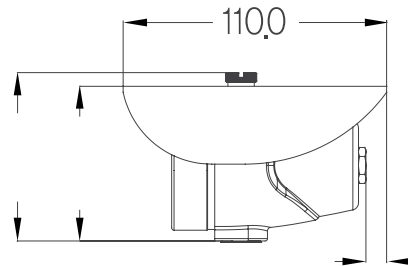

## Dimensions

## Features

- 1/3" Samsung CCD
- 420 TV Lines
- 3.6mm Fixed Lens
- 35ft Range IR with Intelligent Camera Sync
- AWB (Auto White Balance)
- Clear Image
- Wide Operating Voltage (8VDC-18VDC)
- Low Power Consumption
- Weatherproof Design
- Removable Sunshield
- CE, FCC, RoHS Certified
- Small and Compact Size for Most Applications
- Affordable for Simple Security Applications
- 12VDC Transformer Included
- 5 Year Limited Warranty

## Specifications

| Model                 | DWC-B3252DIR                    |
|-----------------------|---------------------------------|
| Image Sensor          | 1/3" Samsung CCD                |
| Pixels-Total          | 537 (H) x 505 (V)               |
| Pixels-Effective      | 510 (H) x 492 (V)               |
| Scanning System       | 525 Line, 2:1 Interlace         |
| Minimum Illumination  | 0.0 Lux (LED ON)                |
| Horizontal Resolution | 420 TV Lines                    |
| Focal Length          | 3.6mm Fixed                     |
| Power Requirement     | DC 12V                          |
| Power Consumption     | DC12V: 0.9W, 75mA               |
|                       | DC12V: 2.92W, 243mA             |
| Video Output          | VBS 1.0Vp-p (75 Load)           |
| S/N Ratio             | 48dB                            |
| Dimensions            | 110 x 64.7 mm (4.33 x 2.55 in)  |
| Weight                | 0.4 lbs                         |
| Operation Temperature | -29°C ~ +55 °C (-20°F ~ 131 °F) |
| Storage Temperature   | -20°C ~ +70 °C (-4 °F ~ 158 °F) |
| Operation Humidity    | Less than 90%                   |