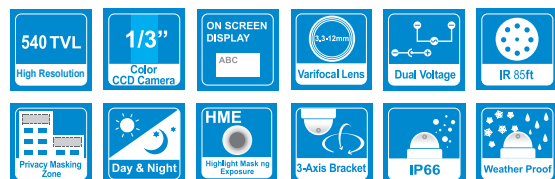

## Features

- 1/3" CCD
- 540 TV Line
- 3.3~12mm Varifocal Auto Iris Lens
- Easy Icon-Driven OSD Menu with Built-In Joystick
- 85ft Range IR with Intelligent Camera Sync
- Low Power Consumption
- Auto-Sensing 24 VAC/12 VDC with Line Lock
- Ultra Low-Light Sensitivity
- Secondary Video-BNC Output for Easy Installation
- DRC (Dynamic Range Compressor)
- HME (Highlight Masking Exposure)
- Auto BLC (Automatic Backlight Compensation)
- BLC (Backlight Compensation)
- SLC (Side Light Compensation)
- AGC (Automatic Gain Control)
- AWB (Auto White Balance)
- Mirror Function
- 4 Privacy Masking Zone
- Max 64 Motion Detection Zones
- No Fog or Condensation under Any Weather Condition
- IP66 Certified
- 3-Axis Bracket (Simple Camera Positioning)
- Video Test Output Included
- 2 Year Warranty

## Specifications

Model		B362DIR
Camera TYPE	Color/BW	Digital Bullet IR Camera
Image	Device	1/3" CCD
	Pixels-Total	811(H) x 508(V)
	Pixels-Effective	768(H) x 494(V)
Scanning	System	525 line, 2:1 Interlace
	Horizontal Frequency Internal Mode	15,734Hz (NTSC)
	Horizontal Frequency Line-Lock Mode	15,750Hz (NTSC)
	Vertical Frequency Internal Mode	59.94Hz (NTSC)
	Vertical Frequency Line-Lock Mode	60Hz (NTSC)
Min. Scene Illumination	IR-LED on	0.0 Lux
	BLC	ON / OFF
OSD Controls	Mirror	ON / OFF
	SLC	ON / OFF
	HME	ON / OFF
	DRC	ON / OFF
	Motion Detection	ON / OFF
	Privacy Zone	4 Programmable Zones
	Lens	Focal Length
Resolution	Horizontal	540 TV Lines [at TDN(B/W) : 560 TV Lines]
Video Output	VBS 1.0Vp-p	VBS 1.0Vp-p (75 Load)
S/N Ratio	S/N Ratio	50dB
Environmental Conditions	Operating Temperature	-10 °C ~ +55 °C (14 °F ~ 131 °F)
	Humidity	Less than 90%
Power	Power Requirement	12VDC / 24VAC
	Power Consumption	DC12 [V] LED Off: 1.7 [W] / AC24 [V] LED Off: 2.2 [W]
		DC12 [V] LED On: 4.1 [W] / AC24 [V] LED On: 4.1 [W]
Physical Specification	Dimensions	251.2mm x 80.6mm
	Nema Type	IP66
	Weight	1.279 lbs