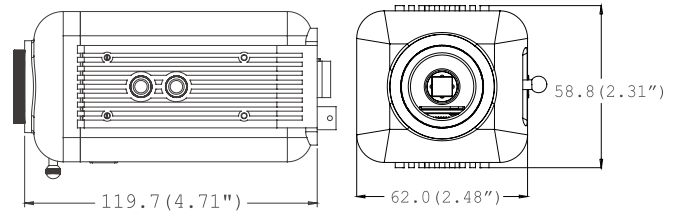

Dimensions (unit : mm)

Summary

The C235T is a high performance box style camera that offers exceptional Wide Dynamic Range and sensitivity for harsh lighting environments, as well as high resolution imaging with its 1/3" PIXIM Seawolf CMOS sensor. PIXIM's technology allows each pixel to self-adjust in the same scene, giving terrific image quality. PIXIM revolutionizes the way video cameras capture and process images.

Features

- 1/3" PIXIM Seawolf CMOS Sensor
- 690 Horizontal TV Lines
- TDN (True Day and Night/IR Cut Filter)
- 3D-DNR (3D Digital Noise Reduction)
- Powerful Wide Dynamic Range
- Ultra Low Light Sensitivity
- Smear Canceling Circuit
- AGC / BLC / AWB
- Programmable Privacy Zones (6) & Motion Detection
- Easy Icon Driven OSD Menu with Built-in Joystick
- Auto Sensing 12VDC/24VAC with Line Lock
- Secondary Video-BNC Output
- Compatible with C or CS Mount Lens

Specifications

VIDEO	
Image Sensor	1/3" PIXIM Seawolf CMOS Sensor
Total Pixels	768 (H) x 548 (V)
Scanning System	525 Lines, 2 : 1 Interlace
Frequency	15.734KHz (H), 59.95Hz (V)
Synchronization	Internal / Line Lock
Horizontal Resolution	690 Effective Horizontal TV Lines
Minimum Illumination	F1.2 (30IRE): 0.22Lux [Color] F1.2 (30IRE): 0.01 Lux [B&W]
S/N Ratio	53dB (AGC off)
Video Output	CVBS: 1.0Vp-p / 75 Ω
OPERATIONAL	
Lens	MANUAL / DC
AE Preference	OUTDOOR / INDOOR
Wide Dynamic Range	LOW / NORMAL / MEDIUM / HIGH / CUSTOM
Auto Gain Control	LOW / MEDIUM / HIGH / CUSTOM
Star-Light	x2 ~ x64
White Balance Mode	ATW DESAT / PUSHLOK / MANUAL / ATW XTND / ATW NORMAL
Day & Night	AUTO / AUTO (EXT) / COLOR / B&W
Mirror	OFF / MIRROR / V-FLIP / ROTATE
Sharpness	-8 ~ 8
3D Digital Noise Reduction	MOVIE / INFO
Digital Zoom	1 ~ 12 / PAN (-100 ~ 100) / TILT (-100 ~ 100)
Privacy Zones	OFF / ON (6 Programmable Zones)
Baudrate	2400 ~ 38500
Protocol	PELCO-D / CPRO / CPRO1 / CPRO2
Language	ENGLISH
ENVIRONMENTAL	
Operating Temperature	-10°C ~ 55°C (14°F ~ 131°F)
Operating Humidity	Less than 90% (Non-Condensing)
Storage Temperature	-20°C ~ 70°C (-4°F ~ 158°F)
ELECTRICAL	
Power Requirement	Dual (12VDC & 24VAC)
Power Consumption	12VDC: 2.3W, 191.7mA 24VAC: 2.8W, 116.7mA
MECHANICAL	
Housing Material	Aluminum
Dimensions	119.7 x 58.8 mm (4.71 x 2.31 in)
Weight	0.6 lbs