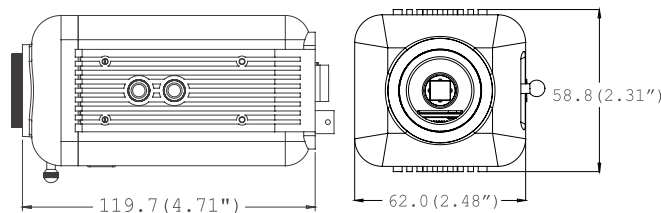

Dimensions (unit : mm)

Summary

The C235T is a high performance box style camera that offers exceptional Wide Dynamic Range and sensitivity for harsh lighting environments, as well as high resolution imaging with its 1/3" PIXIM Nightwolf CMOS sensor. PIXIM's technology allows each pixel to self-adjust in the same scene, giving terrific image quality. PIXIM revolutionizes the way video cameras capture and process images.

Features

- 1/3" PIXIM Seawolf CMOS Sensor
- 690 Horizontal TV Lines
- TDN (True Day and Night/IR Cut Filter)
- 3D-DNR (3D Digital Noise Reduction)
- Powerful Wide Dynamic Range
- Ultra Low Light Sensitivity
- Smear Canceling Circuit
- AGC / BLC / AWB
- Programmable Privacy Zones (6) & Motion Detection
- Easy Icon Driven OSD Menu with Built-in Joystick
- Auto Sensing 12VDC/24VAC with Line Lock
- Secondary Video-BNC Output
- Compatible with C or CS Mount Lens

Specifications

VIDEO	
Image Sensor	1/3" PIXIM Nightwolf CMOS Sensor
Total Pixels	768 (H) x 548 (V)
Scanning System	525 Lines, 2 : 1 Interlace
Frequency	15.734KHz (H), 59.95Hz (V)
Synchronization	Internal / Line Lock
Horizontal Resolution	690 Effective Horizontal TV Lines
Minimum Illumination	F1.2 (30IRE): 0.22Lux [Color] F1.2 (30IRE): 0.01 Lux [B&W]
S/N Ratio	50dB (AGC off)
Video Output	CVBS: 1.0Vp-p / 75 Ω
OPERATIONAL	
Lens	MANUAL / DC
AE Preference	OUTDOOR / INDOOR
Back Light Compensation	OFF/ ON
Wide Dynamic Range	LOW / NORMAL / MEDIUM / HIGH / CUSTOM
Auto Gain Control	LOW / MEDIUM / HIGH
Star-Light	OFF, x2-30FPS ~ x64
White Balance Mode	ATW/ PUSHLOK/ MANUAL / AWC/ NORMAL
Day & Night	AUTO / COLOR / B&W
Mirror	OFF / MIRROR / V-FLIP / ROTATE
Sharpness	-8 ~ 8
3D Digital Noise Reduction	OFF/ LOW/ MEDIUM/ HIGH
Digital Zoom	x1 ~ x8
Privacy Zones	OFF / ON (6 Programmable Zones)
Baudrate	2400 ~ 38500
Protocol	PELCO-D
Language	ENGLISH, DEUTSCH, FRANCIAS, ITALIAN, ESPAÑOL, DUTCH
ENVIRONMENTAL	
Operating Temperature	-10°C ~ 55°C (14°F ~ 131°F)
Operating Humidity	Less than 90% (Non-Condensing)
Storage Temperature	-20°C ~ 70°C (-4°F ~ 158°F)
ELECTRICAL	
Power Requirement	Dual (12VDC & 24VAC)
Power Consumption	12VDC: 2.3W, 191.7mA 24VAC: 2.8W, 116.7mA
MECHANICAL	
Housing Material	Aluminum
Dimensions	119.7 x 58.8 mm (4.71 x 2.31 in)
Weight	0.6 lbs