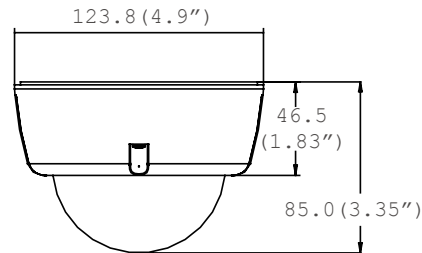

Dimensions (unit : mm)

Summary

Our Star-Light Series offers super low light imaging for any application. Along with Smart Digital Noise Reduction, our Star-Light technology offers a slow shutter feature that increases the length of time the shutter remains open to collect additional ambient light illuminating typically dark environments.

Features

- 1/3" CCD
- 620 TV Lines [B&W], 600 TV Lines [Color]
- 9~22mm Varifocal Auto Iris Lens
- Electronic Day and Night
- Smart DNR (Digital Noise Reduction)
- DRC (Dynamic Range Compressor)
- Star-Light (Super Low Light Technology)
- HME (Highlight Masking Exposure)
- Programmable Privacy Zones (8) & Motion Detection
- AGC (Auto Gain Control)
- BLC (Back Light Compensation)
- AWB (Auto White Balance)
- Easy Icon Driven OSD Menu with Built-in Joystick
- Auto Sensing 12VDC/24VAC with Line Lock
- RS-485 Built-in
- Secondary Video-BNC Output

Accessories (Optional)

Specifications

VIDEO	
Image Sensor	1/3" CCD
Total Pixels	811 (H) x 508 (V), 411K Pixels
Effective Pixels	768 (H) x 494 (V)
Scanning System	525 Lines, 2 : 1 Interlace
Frequency	15.734KHz (H), 59.95Hz (V)
Synchronization	Internal / Line Lock
Horizontal Resolution	620 TV Lines [B&W], 600 TV Lines [Color]
Minimum Illumination	F1.2 (30IRE): 0.14 Lux [Color] F1.2 (30IRE): 0.03 Lux [B&W]
S/N Ratio	52dB (AGC off)
Video Output	CVBS: 1.0Vp-p / 75 Ω
LENS	
Focal Length	9-22mm
Lens Type	DC Auto Iris
OPERATIONAL	
Back Light	OFF / BLC / HME / DRC
Star-Light	OFF / X2-X1024
3D Digital Noise Reduction	OFF / LOW / MID / HIGH / SMART
White Balance	AWC / ATW / MANUAL / PUSHLOCK
Mirror	OFF / MIRROR
Sharpness	0-30
Gamma	MANUAL / 0.45 / 0.60 / 1.0
Side Light Compensation	OFF / ON
Night Up	OFF / ON
Motion Detection	OFF / ON (4 Areas)
Privacy Zones	OFF / ON (8 Programmable Zones)
Dead Pixel Cancellation	OFF / AUTO
Language	ENGLISH / MANDARIN / CANTONESE / JAPANESE / GERMAN / FRENCH / ITALIAN / RUSSIAN / SPANISH / DUTCH
ENVIRONMENTAL	
Operating Temperature	-10°C ~ 55°C (14°F ~ 131°F)
Operating Humidity	Less than 90% (Non-Condensing)
Storage Temperature	-20°C ~ 70°C (-4°F ~ 158°F)
ELECTRICAL	
Power Requirement	Dual (12VDC & 24VAC)
Power Consumption	12VDC: 1.7W, 141.7mA 24VAC: 2.4W, 100mA
MECHANICAL	
Housing Material	Plastic
Dimensions	123.8 X 85.0 mm (4.9 X 3.34 in)
Weight	0.7 lbs