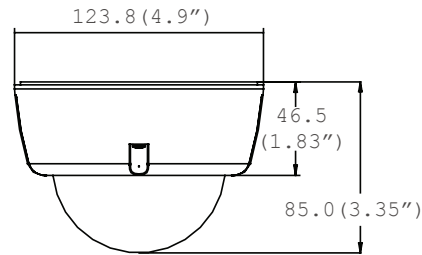

Dimensions (unit : mm)

Summary

Our Star-Light Series offers super low light imaging for any application. Along with Smart Digital Noise Reduction, our Star-Light technology offers a slow shutter feature that increases the length of time the shutter remains open to collect additional ambient light illuminating typically dark environments.

Features

- 1/3" CCD
- 620 TV Lines [B&W], 600 TV Lines [Color]
- 9~22mm Varifocal Auto Iris Lens
- Electronic Day and Night
- Smart DNR (Digital Noise Reduction)
- DRC (Dynamic Range Compressor)
- Star-Light (Super Low Light Technology)
- HME (Highlight Masking Exposure)
- Programmable Privacy Zones (8) & Motion Detection
- AGC (Auto Gain Control)
- BLC (Back Light Compensation)
- AWB (Auto White Balance)
- Easy Icon Driven OSD Menu with Built-in Joystick
- Auto Sensing 12VDC/24VAC with Line Lock
- RS-485 Built-in
- Secondary Video-BNC Output

Accessories (Optional)

Specifications

VIDEO	
Image Sensor	1/3" CCD
Total Pixels	811 (H) x 508 (V), 411K Pixels
Effective Pixels	768 (H) x 494 (V)
Scanning System	525 Lines, 2 : 1 Interlace
Frequency	15.734KHz (H), 59.95Hz (V)
Synchronization	Internal / Line Lock
Horizontal Resolution	620 TV Lines [B&W], 600 TV Lines [Color]
Minimum Illumination	F1.2 (30IRE): 0.14 Lux [Color] F1.2 (30IRE): 0.03 Lux [B&W]
S/N Ratio	52dB (AGC off)
Video Output	CVBS: 1.0Vp-p / 75 Ω
LENS	
Focal Length	9-22mm
Lens Type	DC Auto Iris
OPERATIONAL	
Back Light	OFF / BLC / HME / DRC
Star-Light	OFF / X2-X1024
3D Digital Noise Reduction	OFF / LOW / MID / HIGH / SMART
White Balance	AWC / ATW / MANUAL / PUSHLOCK
Mirror	OFF / MIRROR
Sharpness	0-30
Gamma	MANUAL / 0.45 / 0.60 / 1.0
Side Light Compensation	OFF / ON
Night Up	OFF / ON
Motion Detection	OFF / ON (4 Areas)
Privacy Zones	OFF / ON (8 Programmable Zones)
Dead Pixel Cancellation	OFF / AUTO
Language	ENGLISH / MANDARIN / CANTONESE / JAPANESE / GERMAN / FRENCH / ITALIAN / RUSSIAN / SPANISH / DUTCH
ENVIRONMENTAL	
Operating Temperature	-10°C ~ 55°C (14°F ~ 131°F)
Operating Humidity	Less than 90% (Non-Condensing)
Storage Temperature	-20°C ~ 70°C (-4°F ~ 158°F)
ELECTRICAL	
Power Requirement	Dual (12VDC & 24VAC)
Power Consumption	12VDC: 1.7W, 141.7mA 24VAC: 2.4W, 100mA
MECHANICAL	
Housing Material	Plastic
Dimensions	123.8 X 85.0 mm (4.9 X 3.34 in)
Weight	0.7 lbs