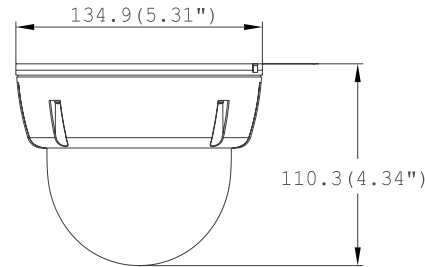

Dimensions (unit : mm)

Summary

Our Star-Light Series offers super low light imaging for any application. Along with Smart Digital Noise Reduction, our Star-Light technology offers a slow shutter feature that increases the length of time the shutter remains open to collect additional ambient light illuminating typically dark environments.

Features

- 1/3" CCD
- 620 TV Lines [B&W], 600 TV Lines [Color]
- 3.3~12mm Varifocal Auto Iris Lens
- Electronic Day and Night
- Smart DNR (Digital Noise Reduction)
- DRC (Dynamic Range Compressor)
- Star-Light (Super Low Light Technology)
- HME (Highlight Masking Exposure)
- Programmable Privacy Zones (8) & Motion Detection
- AGC (Auto Gain Control)
- BLC (Back Light Compensation)
- AWB (Auto White Balance)
- Easy Icon Driven OSD Menu with Built-in Joystick
- Auto Sensing 12VDC/24VAC with Line Lock
- RS-485 Built-in
- Secondary Video-BNC Output

Specifications

VIDEO	
Image Sensor	1/3" CCD
Total Pixels	811 (H) x 508 (V), 411K Pixels
Effective Pixels	768 (H) x 494 (V)
Scanning System	525 Lines, 2 : 1 Interlace
Frequency	15.734KHz (H), 59.95Hz (V)
Synchronization	Internal / Line Lock
Horizontal Resolution	620 TV Lines [B&W], 600 TV Lines [Color]
Minimum Illumination	F1.2 (30IRE): 0.14 Lux [Color] F1.2 (30IRE): 0.03 Lux [B&W]
S/N Ratio	52dB (AGC off)
Video Output	CVBS: 1.0Vp-p / 75 Ω
LENS	
Focal Length	3.3-12mm
Lens Type	DC Auto Iris
OPERATIONAL	
Back Light	OFF / BLC / HME / DRC
Star-Light	OFF / X2-X1024
3D Digital Noise Reduction	OFF / LOW / MID / HIGH / SMART
White Balance	AWC / ATW / MANUAL / PUSHLOCK
Mirror	OFF / MIRROR
Sharpness	0-30
Gamma	MANUAL / 0.45 / 0.60 / 1.0
Side Light Compensation	OFF / ON
Night Up	OFF / ON
Motion Detection	OFF / ON (4 Areas)
Privacy Zones	OFF / ON (8 Programmable Zones)
Dead Pixel Cancellation	OFF / AUTO
Language	ENGLISH / MANDARIN / CANTONESE / JAPANESE / GERMAN / FRENCH / ITALIAN / RUSSIAN / SPANISH / DUTCH
ENVIRONMENTAL	
Operating Temperature	-10°C ~ 55°C (14°F ~ 131°F)
Operating Humidity	Less than 90% (Non-Condensing)
Storage Temperature	-20°C ~ 70°C (-4°F ~ 158°F)
ELECTRICAL	
Power Requirement	Dual (12VDC & 24VAC)
Power Consumption	12VDC: 1.96W, 163mA 24VAC: 2.2W, 91.7mA
MECHANICAL	
Housing Material	Plastic
Dimensions	134.9 X 110.3 mm (5.31 X 4.34 in)
Weight	0.6 lbs

Accessories (Optional)