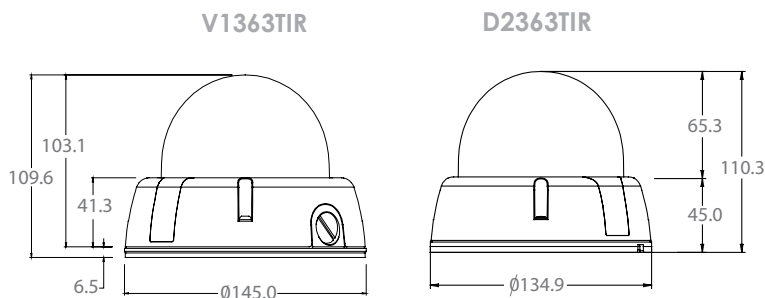

SPECIFICATIONS: V1363TIR (Vandal-Proof Outdoor Dome)/D2363TIR (Indoor Dome)

Camera TYPE	Color/BW (V1363TIR) Color/BW (D2363TIR) Mount	Vandal-Proof Day and Night Outdoor Dome IR Camera Day and Night Indoor Dome IR Camera Surface
Image	Device	1/3" Super HAD CCD
	Pixels - Total	811(H) x 508(V)
	Pixels - Effective	768(H) x 494(V)
Scanning	System	525 line, 2:1 Interlace
	Horizontal Frequency Internal Mode	15,734Hz
	Horizontal Frequency Line-Lock Mode	15,750Hz
	Vertical Frequency Internal Mode	59.94Hz
	Vertical Frequency Line-Lock Mode	60Hz
Min. Scene Illumination	IR-LED ON	0.0 Lux
Functions	Star-Light	AUTO/OFF (x128)
	3D-DNR	OFF/LOW/MIDDLE/HIGH
	AGC	ON/OFF (Gain Adjust)
	IR	100ft Range
	AWB	ATW/AWC/Manual
	Motion Detection	ON/OFF (Area/Sensitivity/Trace ON/OFF)
	Privacy Zone	4 Programmable Zone/Size
Lens	Focal Length	3.3 ~12mm
Resolution	Horizontal	560 TV Lines [Color], 570 TV Lines [B/W]
Video Output	VBS 1.0Vp-p	VBS 1.0Vp-p (75 Load)
S/N Ratio	S/N Ratio	50dB
OSD	OSD	YES
Environmental Conditions	Operating Temperature	-10°C ~ +55°C (14°F ~131°F)
	Humidity	Less than 90%
Power	Power Requirement	12VDC/24VAC (60Hz)
	Power Consumption	DC12V:230[mA] (IR-ON: 467[mA]) /24V:110[mA] (IR-ON: 284[mA])
Physical Specifications	Dimensions (Φ x H) (V1363TIR)	145 x 109.6mm
	Dimensions (Φ x H) (D2363TIR)	134.9 x 110.3mm
	NEMA Type	IP66
	Weight	1.9 lbs (V1363TIR), 0.9 lbs (D2363TIR)
Certifications	CE, FCC, RoHS	Certified