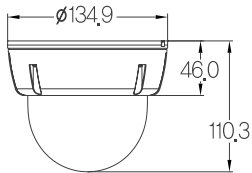

Dimensions (Unit : mm)