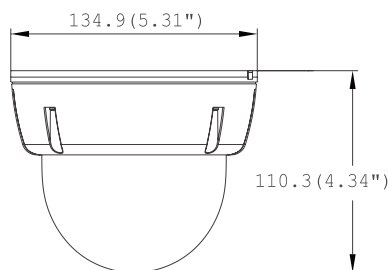

Dimensions (unit : mm)

Summary

Our Infinity DSP Series ensures excellent color sensitivity and high resolution in both day and night applications. The technology utilizes Star-Light, Wide Dynamic Range, Highlight Masking Exposure, and other great features to help produce a clear horizontal resolution of up to 620 TV lines. Super Vision at Anytime, Anywhere.

Features

- 1/3" Sony Super HAD CCD II
- 620 TV Lines [B&W], 600 TV Lines [Color]
- 3.3~12mm Varifocal Auto Iris Lens
- 100ft Range IR with Intelligent Camera Sync, Smart IR
- TDN (True Day and Night / IR Cut Filter)
- WDR (Wide Dynamic Range)
- Smart DNR (Digital Noise Reduction)
- Star-Light (Super Low Light Technology)
- HME (Highlight Masking Exposure)
- AGC (Auto Gain Control)
- BLC (Back Light Compensation)
- AWB (Auto White Balance)
- Programmable Privacy Zones (8) & Motion Detection
- Easy Icon Driven OSD Menu with Built-in Joystick
- Auto Sensing 12VDC/24VAC with Line Lock
- RS-485 Built-in
- Secondary Video-BNC Output

Specifications

VIDEO	
Image Sensor	1/3" Sony Super HAD CCD II
Total Pixels	811 (H) x 508 (V), 411K Pixels
Scanning System	2 : 1 Interlace
Frequency	15.734KHz (H), 59.95Hz (V)
Synchronization	Internal or External
Horizontal Resolution	620 TV Lines [B&W], 600 TV Lines [Color]
Minimum Illumination	F1.2 (30IRE): 0.14 Lux [Color] F1.2 (30IRE): 0.03 Lux [B&W]
S/N Ratio	50dB (AGC off)
Video Output	CVBS: 1.0Vp-p / 75 Ω
LENS	
Focal Length	3.3-12mm
Lens Type	DC Auto Iris
IR Distance	100ft Range IR
OPERATIONAL	
Back Light	OFF / BLC / HME / WDR
Auto Gain Control	OFF / LOW / MID / HIGH / HIGHEST
Star-Light	OFF / X2-X1024
3D Digital Noise Reduction	OFF / LOW / MID / HIGH / SMART
White Balance	AWC / ATW / MANUAL / PUSHLOCK
Mirror	OFF / MIRROR
Sharpness	0-30
Gamma	MANUAL / 0.45 / 0.60 / 1.0
Side Light Compensation	OFF / ON
Night Up	OFF / ON
Motion Detection	OFF / ON (4 Areas)
Privacy Zones	OFF / ON (8 Programmable Zones)
Dead Pixel Cancellation	OFF / AUTO
Languages	ENGLISH / MANDARIN / CANTONESE / JAPANESE / GERMAN / FRENCH / ITALIAN / RUSSIAN / SPANISH / DUTCH
ENVIRONMENTAL	
Operating Temperature	-10°C ~ 55°C (14°F ~ 131°F)
Operating Humidity	Less than 90% (Non-Condensing)
Storage Temperature	-20°C ~ 70°C (-4°F ~ 158°F)
ELECTRICAL	
Power Requirement	Dual (12VDC & 24VAC)
Power Consumption	12VDC: 1.8W, 150mA / LED ON 4.6W, 383mA 24VAC: 2.4W, 100mA / LED ON 4.9W, 204mA
MECHANICAL	
Housing Material	Plastic
Dome Cover Material	Polycarbonate
Dimensions	∅134 X 110.3 mm (∅5.31 X 4.34 in)
Weight	0.88 lbs

Accessories (Optional)