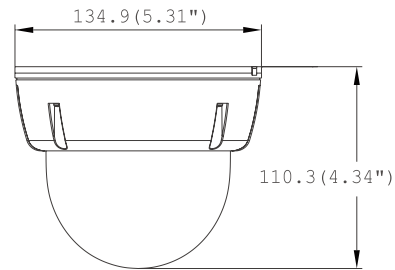

Dimensions (unit : mm)

Summary

Digital Watchdog's OMNI-Plus Series is powered by our Infinity DSP technology and OMNI-Focus lens. Our Infinity DSP technology offers features like WDR, Star-Light, HME, and Smart IR to help produce clear images, and our OMNI-Focus lens simplifies field-of-view adjustment by utilizing three lenses to view fore-, mid-, and background as one. Together they offer a camera that is crisp, clear, and always in focus.

Features

- 1/3" Sony Super HAD CCD II
- 620 TV Lines [B&W], 600 TV Lines [Color]
- OMNI-Focus 2.9~8.5mm Auto Iris Lens
- 3X Motorized Zoom
- 70ft Range IR with Intelligent Camera Sync, Smart IR
- TDN (True Day and Night / IR Cut Filter)
- WDR (Wide Dynamic Range)
- Smart DNR (Digital Noise Reduction)
- Star-Light (Super Low Light Technology)
- HME (Highlight Masking Exposure)
- Programmable Privacy Zones (8) & Motion Detection
- AGC / BLC / AWB
- Easy Icon Driven OSD Menu with Built-in Joystick
- Auto Sensing 12VDC/24VAC with Line Lock
- RS-485 Built-in
- Secondary Video-BNC Output

Accessories (Optional)

Specifications

VIDEO	
Image Sensor	1/3" Sony Super HAD CCD II
Total Pixels	811 (H) x 508 (V), 411K Pixels
Scanning System	2 : 1 Interlace
Frequency	15.734KHz (H), 59.95Hz (V)
Synchronization	Internal or External
Horizontal Resolution	620 TV Lines [B&W], 600 TV Lines [Color]
Minimum Illumination	F1.2 (30IRE): 0.14 Lux [Color] F1.2 (30IRE): 0.0 Lux [B&W]
S/N Ratio	50dB (AGC off)
Video Output	CVBS: 1.0Vp-p / 75 Ω
LENS	
Focal Length	2.9-8.5mm
Lens Type	OMNI-Focus, Auto Iris
IR Distance	70ft Range IR
OPERATIONAL	
Back Light	OFF / BLC / HME / WDR
Auto Gain Control	OFF / LOW / MID / HIGH / HIGHEST
Star-Light	OFF / X2-X1024
3D Digital Noise Reduction	OFF / LOW / MID / HIGH / SMART
White Balance	AWC / ATW / MANUAL / PUSH-LOCK
Mirror	OFF / MIRROR
Sharpness	0-30
Gamma	MANUAL / 0.45 / 0.60 / 1.0
Side Light Compensation	OFF / ON
Night Up	OFF / ON
Motion Detection	OFF / ON (4 Areas)
Privacy Zones	OFF / ON (8 Programmable Zones)
Dead Pixel Cancellation	OFF / AUTO
Languages	ENGLISH / MANDARIN / CANTONESE / JAPANESE / GERMAN / FRENCH / ITALIAN / RUSSIAN / SPANISH / DUTCH
ENVIRONMENTAL	
Operating Temperature	-10°C ~ 55°C (14°F ~ 131°F)
Operating Humidity	Less than 90% (Non-Condensing)
Storage Temperature	-20°C ~ 70°C (-4°F ~ 158°F)
ELECTRICAL	
Power Requirement	Dual (12VDC & 24VAC)
Power Consumption	12VDC: 1.8W, 150mA / LED ON 4.6W, 383mA 24VAC: 2.4W, 100mA / LED ON 4.9W, 204mA
MECHANICAL	
Housing Material	Plastic
Dome Cover Material	Polycarbonate
Dimensions	ø134 X 110.3 mm (ø5.31 X 4.34 in)
Weight	1.3 lbs