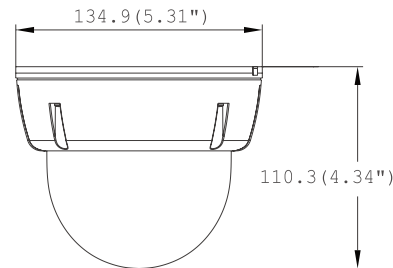

Dimensions (unit : mm)

Summary

Digital Watchdog's OMNI-Plus Series is powered by our Infinity DSP technology and OMNI-Focus lens. Our Infinity DSP technology offers features like WDR, Star-Light, HME, and Smart IR to help produce clear images, and our OMNI-Focus lens simplifies field-of-view adjustment by utilizing three lenses to view fore-, mid-, and background as one. Together they offer a camera that is crisp, clear, and always in focus.

Features

- 1/3" Sony Super HAD CCD II
- 620 TV Lines [B&W], 600 TV Lines [Color]
- OMNI-Focus 2.9~8.5mm Auto Iris Lens
- 3X Motorized Zoom
- 70ft Range IR with Intelligent Camera Sync, Smart IR
- TDN (True Day and Night / IR Cut Filter)
- WDR (Wide Dynamic Range)
- Smart DNR (Digital Noise Reduction)
- Star-Light (Super Low Light Technology)
- HME (Highlight Masking Exposure)
- Programmable Privacy Zones (8) & Motion Detection
- AGC / BLC / AWB
- Easy Icon Driven OSD Menu with Built-in Joystick
- Auto Sensing 12VDC/24VAC with Line Lock
- RS-485 Built-in
- Secondary Video-BNC Output

Accessories (Optional)

Specifications

VIDEO	
Image Sensor	1/3" Sony Super HAD CCD II
Total Pixels	811 (H) x 508 (V), 411K Pixels
Scanning System	2 : 1 Interlace
Frequency	15.734KHz (H), 59.95Hz (V)
Synchronization	Internal or External
Horizontal Resolution	620 TV Lines [B&W], 600 TV Lines [Color]
Minimum Illumination	F1.2 (30IRE): 0.14 Lux [Color] F1.2 (30IRE): 0.0 Lux [B&W]
S/N Ratio	50dB (AGC off)
Video Output	CVBS: 1.0Vp-p / 75 Ω
LENS	
Focal Length	2.9-8.5mm
Lens Type	OMNI-Focus, Auto Iris
IR Distance	70ft Range IR
OPERATIONAL	
Back Light	OFF / BLC / HME / WDR
Auto Gain Control	OFF / LOW / MID / HIGH / HIGHEST
Star-Light	OFF / X2-X1024
3D Digital Noise Reduction	OFF / LOW / MID / HIGH / SMART
White Balance	AWC / ATW / MANUAL / PUSHLOCK
Mirror	OFF / MIRROR
Sharpness	0-30
Gamma	MANUAL / 0.45 / 0.60 / 1.0
Side Light Compensation	OFF / ON
Night Up	OFF / ON
Motion Detection	OFF / ON (4 Areas)
Privacy Zones	OFF / ON (8 Programmable Zones)
Dead Pixel Cancellation	OFF / AUTO
Languages	ENGLISH / MANDARIN / CANTONESE / JAPANESE / GERMAN / FRENCH / ITALIAN / RUSSIAN / SPANISH / DUTCH
ENVIRONMENTAL	
Operating Temperature	-10°C ~ 55°C (14°F ~ 131°F)
Operating Humidity	Less than 90% (Non-Condensing)
Storage Temperature	-20°C ~ 70°C (-4°F ~ 158°F)
ELECTRICAL	
Power Requirement	Dual (12VDC & 24VAC)
Power Consumption	12VDC: 1.8W, 150mA / LED ON 4.6W, 383mA 24VAC: 2.4W, 100mA / LED ON 4.9W, 204mA
MECHANICAL	
Housing Material	Plastic
Dome Cover Material	Polycarbonate
Dimensions	ø134 X 110.3 mm (ø5.31 X 4.34 in)
Weight	1.3 lbs