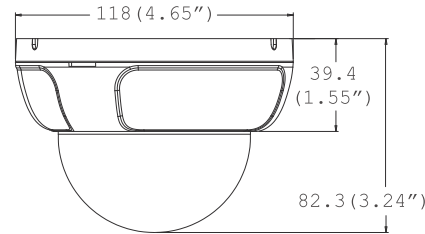

Dimensions (unit : mm)

Summary

The High Resolution Indoor Dome Camera D362DIR is the finest indoor dome camera with an affordable price. With its innovative features and sleek attractive design, the camera is ideal for a wide range of video surveillance applications. This electronic day and night camera offers a 2.8-11mm varifocal lens, 85ft Range IR, and powerful features like Dynamic Range Compressor, Highlight Masking Exposure, and Back Light Compensation. All the camera's functions can be easily programmed with its built-in joystick and on-screen display.

Features

- 1/3" CCD
- High Resolution 580 TV Lines
- 2.8~11mm Varifocal Auto Iris Lens
- 85ft Range IR with Intelligent Camera Sync
- Electronic Day and Night
- DRC (Dynamic Range Compressor)
- HME (Highlight Masking Exposure)
- SLC (Side Light Compensation)
- Programmable Privacy Zones (4) & Motion Detection
- AGC (Auto Gain Control)
- BLC (Back Light Compensation)
- AWB (Auto White Balance)
- Mirror
- Easy Icon Driven OSD Menu with Built-in Joystick
- Auto Sensing 24VAC/12VDC with Line Lock
- Secondary Video-BNC Output
- Video Test Output Included

Specifications

VIDEO	
Image Sensor	1/3" CCD
Total Pixels	811 (H) x 508 (V), 411K Pixels
Effective Pixels	768 (H) x 494 (V)
Scanning System	525 Lines, 2 : 1 Interlace
Frequency	15.734KHz (H), 59.95Hz (V)
Synchronization	Internal / Auto
Horizontal Resolution	540 TV Lines [Color], 580 TV Lines [B&W]
Minimum Illumination	F1.2 (30IRE): 0.1 Lux [Color] F1.2 (30IRE): 0.00 Lux [B&W]
S/N Ratio	50dB (AGC off)
Video Output	CVBS: 1.0Vp-p / 75 Ω
LENS	
Focal Length	2.8-11mm
Lens Type	DC Auto Iris
IR Distance	85ft Range IR
OPERATIONAL	
Lens	MANUAL / DC (0-31)
Shutter Speed	1/60s-1/100000s
Back Light Compensation	OFF / ON (0-255)
Auto Gain Control	30DB / 33DB / 36DB
White Balance	AWC / ATW / MANUAL / PUSHLOCK
Day and Night	AUTO / COLOR / B&W
Mirror	OFF / ON
Sharpness	0-49
Gamma	USER / 0.45 / 0.60 / 1.0
Side Light Compensation	OFF / ON (0-50)
Highlight Masking Exposure	OFF / ON (0-155)
Dynamic Range Compressor	OFF / ON
Motion Detection	1 Programmable Zone
Privacy Zones	4 Programmable Zones
Dead Pixel Cancellation	OFF / ON
Title	Up to 15 Characters
Language	ENGLISH / CHINESE
ENVIRONMENTAL	
Operating Temperature	-10°C ~ 55°C (14°F ~ 131°F)
Operating Humidity	Less than 90% (Non-Condensing)
Storage Temperature	-20°C ~ 70°C (-4°F ~ 158°F)
ELECTRICAL	
Power Requirement	Dual (DC12V & AC24V)
Power Consumption	DC12V: 1.8W, 150mA / LED ON 4.2W, 350mA AC24V: 1.8W, 75mA / LED ON 3.9W, 162.5mA
MECHANICAL	
Housing Material	Plastic
Dome Cover Material	Polycarbonate
Dimensions	∅118 X 82.3 mm (∅4.65 X 3.24 in)
Weight	0.54 lbs