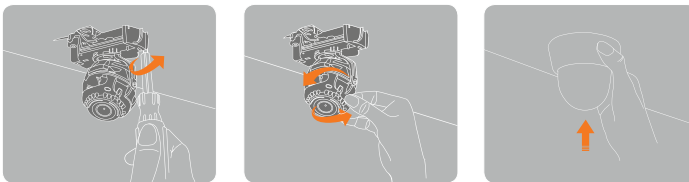

Snapit Easy Installation 1 2 3

1 Two Screw Installation   2 Adjustment   3 Snap It

Summary

Our Infinity 960H Series is a combination of our powerful Infinity DSP technology and a 960H CCD image sensor to achieve higher resolution and higher sensitivity than conventional CCTV cameras. Our Infinity DSP technology utilizes Star-Light, Electronic Wide Dynamic Range, Smart IR and other great features to help produce a clear horizontal resolution of up to 700 TV lines.

Features

- 960H 1/3" CCD Image Sensor (960 Horizontal Pixels)
- 720 TV Lines [B/W], 700 TV Lines [Color]
- 3.3~12mm Varifocal Auto Iris Lens
- 70ft Range IR with Intelligent Camera Sync, Smart IR
- TDN (True Day and Night/IR Cut Filter)
- EWDR (Electronic Wide Dynamic Range)
- 3D-DNR (3D Digital Noise Reduction)
- Star-Light (Super Low Light Technology)
- HME (Highlight Masking Exposure)
- Programmable Privacy Zones (6) & Motion Detection
- AGC / BLC / AWB
- Easy Icon Driven OSD Menu with Built-in Joystick
- Auto Sensing 24VAC/12VDC with Line Lock
- Secondary Video-BNC Output

Accessories (Optional)

Specifications

VIDEO	
Image Sensor	960H 1/3" CCD
Total Pixels	1020 (H) x 507 (V), 520K Pixels
Scanning System	2 : 1 Interlace
Frequency	15.734KHz (H), 59.95Hz (V)
Synchronization	Internal or Line Lock
Horizontal Resolution	720 TV Lines [B/W], 700 TV Lines [Color]
Minimum Illumination	F1.2 (30IRE): 0.3 Lux [Color] F1.2 (30IRE): 0.0 Lux [B/W]
S/N Ratio	50dB (AGC off)
Video Output	CVBS: 1.0Vp-p / 75 Ω
LENS	
Focal Length	3.3-12mm
Lens Type	DC Auto Iris
IR Distance	70ft Range
OPERATIONAL	
Shutter Speed	MANUAL / 1/60s-1/100000s
Backlight	OFF / BLC / HME / EWDR
AGC	OFF / LOW / MID / HIGH
Star-Light	OFF / X2-X256
3D-DNR	OFF / LOW / MID / HIGH
White Balance	AWC / ATW / MANUAL / PUSH
Day and Night	AUTO / COLOR / BW
Mirror	OFF / MIRROR
Sharpness	000-025
Gamma	MANUAL / 0.45 / 0.60 / 1.00
Motion Detection	OFF / ON
Privacy Zones	OFF / ON (6 Programmable Zones)
Title	ON / OFF (Up to 16 Characters)
Language	ENGLISH / CHINESE
ENVIRONMENTAL	
Operating Temperature	-10°C ~ 55°C (14°F ~ 131°F)
Operating Humidity	Less than 90% (Non-Condensing)
Storage Temperature	-20°C ~ 70°C (-4°F ~ 158°F)
ELECTRICAL	
Power Requirement	Dual (DC12V & AC24V)
Power Consumption	DC12V: 2.2W, 183mA / LED ON 5.0W, 416.7mA AC24V: 2.3W, 95.8mA / LED ON 4.7W, 195.8mA
MECHANICAL	
Housing Material	Plastic
Dome Cover Material	Polycarbonate
Dimensions	∅108 X 96.8 mm (∅4.25 X 3.8 in)
Weight	0.529 lbs