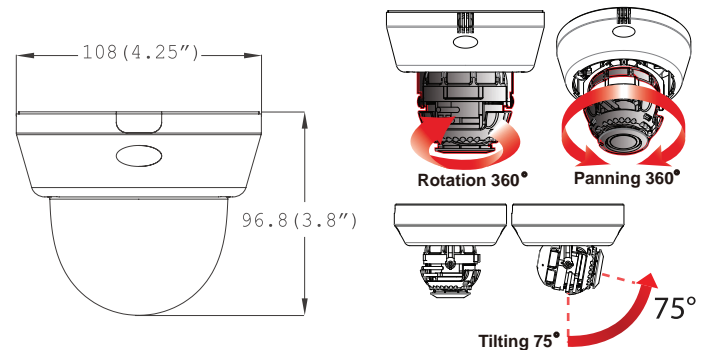

Dimensions (unit : mm)