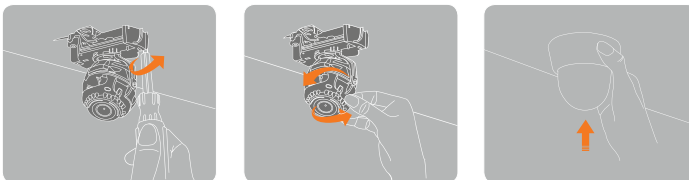

Snapit Easy Installation 1 2 3

1 Two Screw Installation

2 Adjustment

3 Snap It

Summary

Our Infinity 960H Series is a combination of our powerful Infinity DSP technology and a 960H CCD image sensor to achieve higher resolution and higher sensitivity than conventional CCTV cameras. Our Infinity DSP technology utilizes Star-Light, Electronic Wide Dynamic Range, Smart IR and other great features to help produce a clear horizontal resolution of up to 700 TV lines.

Features

- 960H 1/3" CCD Image Sensor (960 Horizontal Pixels)
- 720 TV Lines [B/W], 700 TV Lines [Color]
- 3.3~12mm Varifocal Auto Iris Lens
- 70ft Range IR with Intelligent Camera Sync, Smart IR
- TDN (True Day and Night/IR Cut Filter)
- EWDR (Electronic Wide Dynamic Range)
- 3D-DNR (3D Digital Noise Reduction)
- Star-Light (Super Low Light Technology)
- HME (Highlight Masking Exposure)
- Programmable Privacy Zones (6) & Motion Detection
- AGC / BLC / AWB
- Easy Icon Driven OSD Menu with Built-in Joystick
- Auto Sensing 24VAC/12VDC with Line Lock
- Secondary Video-BNC Output

Accessories (Optional)

Specifications

VIDEO	
Image Sensor	960H 1/3" CCD
Total Pixels	1020 (H) x 507 (V), 520K Pixels
Scanning System	2 : 1 Interlace
Frequency	15.734KHz (H), 59.95Hz (V)
Synchronization	Internal or Line Lock
Horizontal Resolution	720 TV Lines [B/W], 700 TV Lines [Color]
Minimum Illumination	F1.2 (30IRE): 0.3 Lux [Color] F1.2 (30IRE): 0.0 Lux [B/W]
S/N Ratio	50dB (AGC off)
Video Output	CVBS: 1.0Vp-p / 75 Ω
LENS	
Focal Length	3.3-12mm
Lens Type	DC Auto Iris
IR Distance	70ft Range
OPERATIONAL	
Shutter Speed	MANUAL / 1/60s-1/100000s
Backlight	OFF / BLC / HME / EWDR
AGC	OFF / LOW / MID / HIGH
Star-Light	OFF / X2-X256
3D-DNR	OFF / LOW / MID / HIGH
White Balance	AWC / ATW / MANUAL / PUSH
Day and Night	AUTO / COLOR / BW
Mirror	OFF / MIRROR
Sharpness	000-025
Gamma	MANUAL / 0.45 / 0.60 / 1.00
Motion Detection	OFF / ON
Privacy Zones	OFF / ON (6 Programmable Zones)
Title	ON / OFF (Up to 16 Characters)
Language	ENGLISH / CHINESE
ENVIRONMENTAL	
Operating Temperature	-10°C ~ 55°C (14°F ~ 131°F)
Operating Humidity	Less than 90% (Non-Condensing)
Storage Temperature	-20°C ~ 70°C (-4°F ~ 158°F)
ELECTRICAL	
Power Requirement	Dual (DC12V & AC24V)
Power Consumption	DC12V: 2.2W, 183mA / LED ON 5.0W, 416.7mA AC24V: 2.3W, 95.8mA / LED ON 4.7W, 195.8mA
MECHANICAL	
Housing Material	Plastic
Dome Cover Material	Polycarbonate
Dimensions	∅108 X 96.8 mm (∅4.25 X 3.8 in)
Weight	0.529 lbs