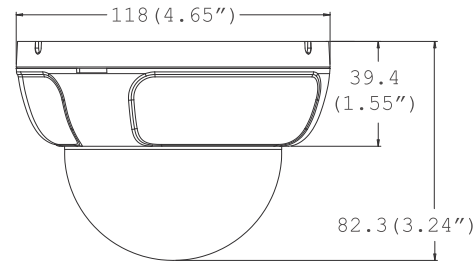

Dimensions (unit : mm)

Summary

Our Value 960H Camera is a high resolution camera with an affordable price. Its 960H CCD image sensor achieves higher resolution and higher sensitivity than conventional CCTV cameras. The D562D also offers a 2.8-11mm varifocal auto iris lens and features like Highlight Masking Exposure, Back Light Compensation, and Electronic Day and Night. The camera's innovative features and sleek attractive design make it ideal for a wide range of video surveillance applications.

Features

- 960H CCD Image Sensor (960 Horizontal Pixels)
- 700 TV Lines [B/W], 650 TV Lines [Color]
- 2.8~11mm Varifocal Auto Iris Lens
- Electronic Day and Night
- HME (Highlight Masking Exposure)
- Programmable Privacy Zones (8) & Motion Detection
- AGC (Auto Gain Control)
- BLC (Back Light Compensation)
- AWB (Auto White Balance)
- Easy Icon Driven OSD Menu with Built-in Joystick
- Auto Sensing 24VAC/12VDC
- Secondary Video-BNC Output

Specifications

VIDEO	
Image Sensor	960H CCD
Total Pixels	1020 (H) x 507 (V), 520K Pixels
Scanning System	2 : 1 Interlace
Frequency	15.734KHz (H), 59.95Hz (V)
Synchronization	Internal
Horizontal Resolution	700 TV Lines [B/W], 650 TV Lines [Color]
Minimum Illumination	F1.2 (30IRE): 0.3 Lux [Color] F1.2 (30IRE): 0.04 Lux [B/W]
S/N Ratio	52dB (AGC off)
Video Output	CVBS: 1.0Vp-p / 75 Ω
LENS	
Focal Length	2.8-11mm
Lens Type	DC Auto Iris
OPERATIONAL	
Lens	MANUAL, DC (000-100)
Back Light Compensation	OFF, BLC, HME, DIGITAL WDR
Auto Gain Control	OFF, LOW, MID, HIGH, HIGHEST
White Balance	AWC, ATW, MANUAL, PUSH
Color Mode	NORMAL, COOL, WARM
Day and Night	AUTO, COLOR, B&W
Mirror	OFF, MIRROR
Sharpness	000-030
Gamma	MANUAL, 0.45, 0.60, 1.00
Side Light Compensation	OFF, ON (000-030)
Night Up	OFF, ON
Motion Detection	OFF, ON (4 Programmable Zones)
Privacy Zones	OFF, ON (8 Programmable Zones)
Title	OFF, ON (Up to 16 Characters)
Dead Pixel Cancellation	OFF, AUTO
Communication Protocol	PELCO-D
ENVIRONMENTAL	
Operating Temperature	-10°C ~ 55°C (14°F ~ 131°F)
Operating Humidity	Less than 90% (Non-Condensing)
Storage Temperature	-20°C ~ 70°C (-4°F ~ 158°F)
ELECTRICAL	
Power Requirement	Dual (DC12V & AC24V)
Power Consumption	DC12V: 1.6W, 133.3mA AC24V: 1.9W, 79.2mA
MECHANICAL	
Housing Material	Plastic
Dome Cover Material	Polycarbonate
Dimensions	∅118 X 82.3 mm (∅4.65 X 3.24 in)
Weight	0.49 lbs