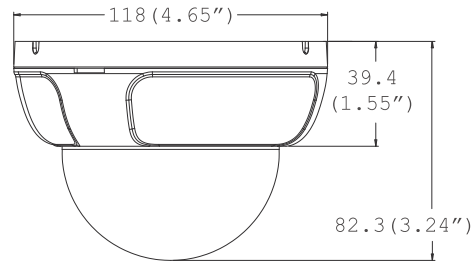

Dimensions (unit : mm)

Summary

Our Value 960H Camera is a high resolution camera with an affordable price. Its 960H CCD image sensor achieves higher resolution and higher sensitivity than conventional CCTV cameras. The D562DIR also offers a 2.8-11mm varifocal auto iris lens and features like Highlight Masking Exposure, Back Light Compensation, and Electronic Day and Night. The camera's innovative features and sleek attractive design make it ideal for a wide range of video surveillance applications.

Features

- 960H CCD Image Sensor (960 Horizontal Pixels)
- 700 TV Lines [B/W], 650 TV Lines [Color]
- 2.8~11mm Varifocal Auto Iris Lens
- Electronic Day and Night
- 85ft Range IR with Intelligent Camera Sync, Smart IR
- HME (Highlight Masking Exposure)
- Programmable Privacy Zones (8) & Motion Detection
- AGC (Auto Gain Control)
- BLC (Back Light Compensation)
- AWB (Auto White Balance)
- Easy Icon Driven OSD Menu with Built-in Joystick
- Auto Sensing 24VAC/12VDC
- Secondary Video-BNC Output

Specifications

VIDEO	
Image Sensor	960H CCD
Total Pixels	1020 (H) x 507 (V), 520K Pixels
Scanning System	2 : 1 Interlace
Frequency	15.734KHz (H), 59.95Hz (V)
Synchronization	Internal
Horizontal Resolution	700 TV Lines [B/W], 650 TV Lines [Color]
Minimum Illumination	F1.2 (30IRE): 0.3 Lux [Color] F1.2 (30IRE): 0.0 Lux [B/W]
S/N Ratio	52dB (AGC off)
Video Output	CVBS: 1.0Vp-p / 75 Ω
LENS	
Focal Length	2.8-11mm
Lens Type	DC Auto Iris
IR Distance	85ft Range
OPERATIONAL	
Lens	MANUAL, DC (000-100)
Back Light Compensation	OFF, BLC, HME, DIGITAL WDR
Auto Gain Control	OFF, LOW, MID, HIGH, HIGHEST
White Balance	AWC, ATW, MANUAL, PUSH
Color Mode	NORMAL, COOL, WARM
Day and Night	AUTO, COLOR, B&W
Mirror	OFF, MIRROR
Sharpness	000-030
Gamma	MANUAL, 0.45, 0.60, 1.00
Side Light Compensation	OFF, ON (000-030)
Night Up	OFF, ON
Motion Detection	OFF, ON (4 Programmable Zones)
Privacy Zones	OFF, ON (8 Programmable Zones)
Title	OFF, ON (Up to 16 Characters)
Dead Pixel Cancellation	OFF, AUTO
Communication Protocol	PELCO-D
ENVIRONMENTAL	
Operating Temperature	-10°C ~ 55°C (14°F ~ 131°F)
Operating Humidity	Less than 90% (Non-Condensing)
Storage Temperature	-20°C ~ 70°C (-4°F ~ 158°F)
ELECTRICAL	
Power Requirement	Dual (DC12V & AC24V)
Power Consumption	DC12V: 1.6W, 133.3mA / LED ON 4.3W, 358.3mA AC24V: 1.9W, 79.2mA / LED ON 4.0W, 166.7mA
MECHANICAL	
Housing Material	Plastic
Dome Cover Material	Polycarbonate
Dimensions	∅118 X 82.3 mm (∅4.65 X 3.24 in)
Weight	0.54 lbs