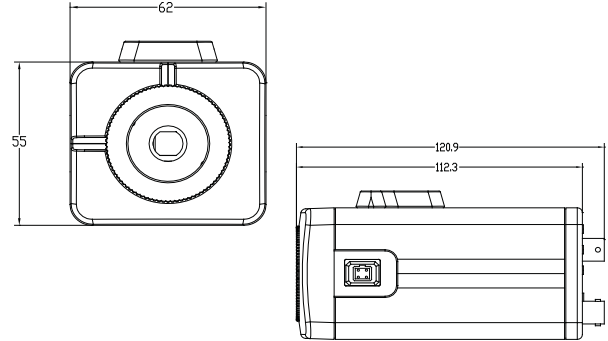

Dimensions (unit : mm)

Summary

The HC421D is a 2.1 megapixel color box camera with HD-SDI 1080P output. The camera outputs the clearest high definition images with its 1/2.8" CMOS sensor and features like 3D Digital Noise Reduction and Wide Dynamic Range. The command via coaxial cables offers the unique ability to control and configure the camera remotely from Digital Watchdog's VMAXHD DVR. Our simple to install housing series combined with our reliable camera technology series gives you a high quality camera in just a few minutes.

Features

- 1/2.8" CMOS Sensor
- Highest Resolution 2.1 Megapixels (HD-SDI)
- Electronic Day and Night
- Digital Zoom
- OSD Control via Coaxial Cable (with DW-VMAXHD DVR Only)
- Star-Light (Super Low Light Technology)
- Double Shutter WDR (Wide Dynamic Range)
- 3D-DNR (3D Digital Noise Reduction)
- Programmable Privacy Zones (30) & Motion Detection
- Mirror & Flip
- AGC / BLC / AWB
- RS-485 Built-in
- Easy Icon Driven OSD Menu with Built-in Joystick
- Secondary Video-BNC Output
- Compatible with C & CS Mount Lens

Specifications

VIDEO	
Image Sensor	1/2.8" CMOS Sensor
Total Pixels	2000 (H) x 1241 (V)
Synchronization	Internal
Horizontal Resolution	2.1 Megapixels (1920 x 1080) at 30fps
Minimum Illumination	F1.6 (30IRE): 0.10 Lux [Color] F1.6 (30IRE): 0.01 Lux [B&W]
S/N Ratio	50dB (AGC off)
Video Output	HD-SDI
OPERATIONAL	
Brightness	0-20
Shutter	AUTO / MANUAL
Digital Slow Shutter	OFF / X2 / X3 / X4
Auto Gain Control	0-20
Lens Type	MANUAL / DC / AF
Lens Mode	OUTDOOR/ INDOOR FLK/ DEBLUR120/ DEBLUR240
Auto White Balance	AUTO / AUTO_H / AUTO_I / PRESET / MANUAL / AUTO_EXT
Privacy Zones	OFF / ON (30 Programmable Zones)
Digital Noise Reduction	OFF / LOW / MIDDLE / HIGH
Digital zoom	1 ~ 112
Chroma	0-20
Sharpness	0-10
Mirror & Flip	OFF / ON
Highlight Mask	OFF / ON
WDR / BLC	OFF / WDR / BLC
Language	ENGLISH / CHINESE / GERMAN
ENVIRONMENTAL	
Operating Temperature	-10C ~ 50C (14F ~ 122F)
Operating Humidity	Less than 90% (Non-Condensing)
Storage Temperature	-20C ~ 70C (-4F ~ 158F)
ELECTRICAL	
Power Requirement	DC12V Only (10V ~ 16V)
Power Consumption	2.0W, 166.7mA
MECHANICAL	
Housing Material	Plastic
Dome Cover Material	Polycarbonate
Dimensions	ø 108 X 96.8 mm (4.25 X 3.8 in)
Weight	0.507 lbs