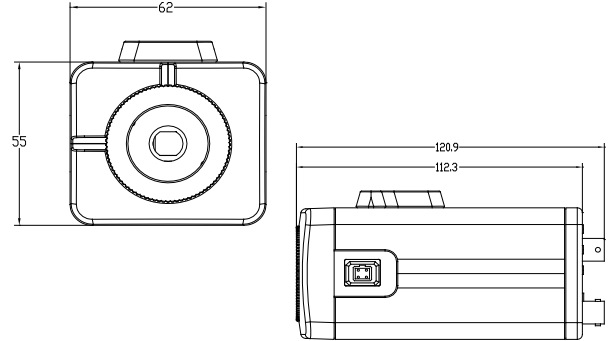

Dimensions (unit : mm)

Summary

The HC421D is a 2.1 megapixel color box camera with HD-SDI 1080P output. The camera outputs the clearest high definition images with its 1/2.8" CMOS sensor and features like 3D Digital Noise Reduction and Wide Dynamic Range. The command via coaxial cables offers the unique ability to control and configure the camera remotely from Digital Watchdog's VMAXHD DVR. Our simple to install housing series combined with our reliable camera technology series gives you a high quality camera in just a few minutes.

Features

- 1/2.8" CMOS Sensor
- Highest Resolution 2.1 Megapixels (HD-SDI)
- Electronic Day and Night
- Digital Zoom
- OSD Control via Coaxial Cable (with DW-VMAXHD DVR Only)
- Star-Light (Super Low Light Technology)
- Double Shutter WDR (Wide Dynamic Range)
- 3D-DNR (3D Digital Noise Reduction)
- Programmable Privacy Zones (30) & Motion Detection
- Mirror & Flip
- AGC / BLC / AWB
- RS-485 Built-in
- Easy Icon Driven OSD Menu with Built-in Joystick
- Secondary Video-BNC Output
- Compatible with C & CS Mount Lens

Specifications

VIDEO	
Image Sensor	1/2.8" CMOS Sensor
Total Pixels	2000 (H) x 1241 (V)
Synchronization	Internal
Horizontal Resolution	2.1 Megapixels (1920 x 1080) at 30fps
Minimum Illumination	F1.6 (30IRE): 0.10 Lux [Color] F1.6 (30IRE): 0.01 Lux [B&W]
S/N Ratio	50dB (AGC off)
Video Output	HD-SDI
OPERATIONAL	
Brightness	0-20
Shutter	AUTO / MANUAL
Digital Slow Shutter	OFF / X2 / X3 / X4
Auto Gain Control	0-20
Lens Type	MANUAL / DC / AF
Lens Mode	OUTDOOR/ INDOOR FLK/ DEBLUR120/ DEBLUR240
Auto White Balance	AUTO / AUTO_H / AUTO_L / PRESET / MANUAL / AUTO_EXT
Privacy Zones	OFF / ON (30 Programmable Zones)
Digital Noise Reduction	OFF / LOW / MIDDLE / HIGH
Digital zoom	1 ~ 112
Chroma	0-20
Sharpness	0-10
Mirror & Flip	OFF / ON
Highlight Mask	OFF / ON
WDR / BLC	OFF / WDR / BLC
Language	ENGLISH / CHINESE / GERMAN
ENVIRONMENTAL	
Operating Temperature	-10°C ~ 50°C (14°F ~ 122°F)
Operating Humidity	Less than 90% (Non-Condensing)
Storage Temperature	-20°C ~ 70°C (-4°F ~ 158°F)
ELECTRICAL	
Power Requirement	DC12V Only (10V ~ 16V)
Power Consumption	2.0W, 166.7mA
MECHANICAL	
Housing Material	Plastic
Dome Cover Material	Polycarbonate
Dimensions	Ø 108 X 96.8 mm (4.25 X 3.8 in)
Weight	0.507 lbs