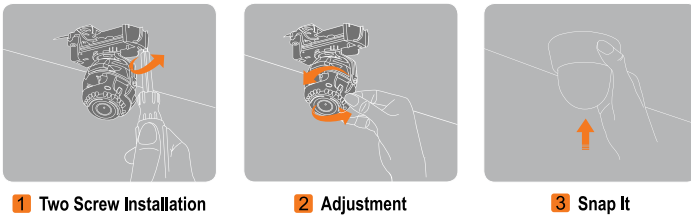

Snapit Easy Installation 1 2 3

Summary

The HD421TIR is a 2.1 megapixel indoor dome camera with HD-SDI 1080P output. The camera outputs the clearest high definition images with its 1/2.8" CMOS sensor and features like 3D Digital Noise Reduction and Wide Dynamic Range. The command via coaxial cables offers the unique ability to control and configure the camera remotely from Digital Watchdog's VMAXHD DVR. Our simple to install housing series combined with our reliable camera technology series gives you a high quality camera in just a few minutes.

Features

- 1/2.8" CMOS Sensor
- Highest Resolution 2.1 Megapixels (HD-SDI)
- 3.5~16mm Remote Auto Focus
- 4.5 X Optical Zoom
- Digital Zoom
- 70ft Range IR with Intelligent Camera Sync
- TDN (True Day and Night/IR Cut Filter)
- WDR (Wide Dynamic Range)
- 3D-DNR (3D Digital Noise Reduction)
- Programmable Privacy Zones (30) & Motion Detection
- Mirror & Flip
- OSD Control via Coaxial Cable (with DW-VMAXHD DVR Only)
- AGC / BLC / AWB
- RS-485 Built-in
- Secondary Video-BNC Output

Accessories (Optional)

Specifications

VIDEO	
Image Sensor	1/2.8" CMOS Sensor
Total Pixels	2000 (H) x 1241 (V)
Synchronization	Internal
Resolution	2.1 Megapixels (1920 x 1080) at 30fps
Minimum Illumination	F1.6 (30IRE): 0.10 Lux [Color] F1.6 (30IRE): 0.01 Lux [B&W]
S/N Ratio	50dB (AGC off)
Video Output	HD-SDI
LENS	
Focal Length	3.5-16mm
Lens Type	Auto Focus
IR Distance	70ft Range IR
OPERATIONAL	
Brightness	0-20
Shutter	AUTO / MANUAL
Digital Slow Shutter	OFF / X2 / X3 / X4
Auto Gain Control	0-20
Lens Type	MANUAL / DC / AF
Lens Mode	OUTDOOR/ INDOOR FLK/ DEBLUR120/ DEBLUR240
Auto White Balance	AUTO/ AUTO_H/ AUTO_I/ PRESET/ MANUAL/ AUTO_EXT
Privacy Zones	OFF / ON (30 Programmable Zones)
Digital Noise Reduction	OFF / LOW / MIDDLE / HIGH
Digital zoom	1~112
Chroma	0-20
Sharpness	0-10
Mirror & Flip	OFF / ON
Highlight Mask	OFF / ON
WDR / BLC	OFF / WDR / BLC
Language	ENGLISH / CHINESE / GERMAN
ENVIRONMENTAL	
Operating Temperature	-10°C ~ 50°C (14°F ~ 122°F)
Operating Humidity	Less than 90% (Non-Condensing)
Storage Temperature	-20°C ~ 70°C (-4°F ~ 158°F)
ELECTRICAL	
Power Requirement	DC12V Only (10V ~ 16V)
Power Consumption	2.0W, 166.7mA / LED ON 3.5W, 291.7mA
MECHANICAL	
Housing Material	Plastic
Dome Cover Material	Polycarbonate
Dimensions	ø108 X 96.8 mm (ø4.25 X 3.8 in)
Weight	0.529 lbs