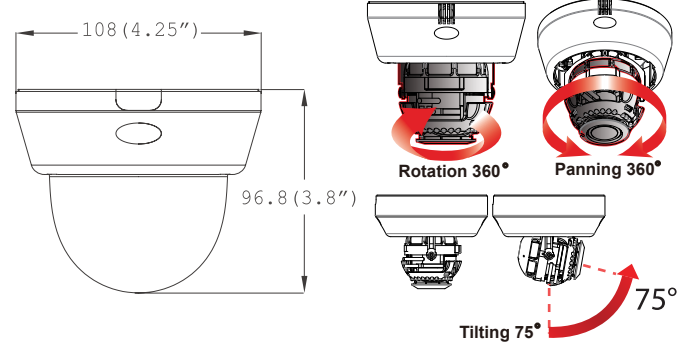

Dimensions (unit : mm)