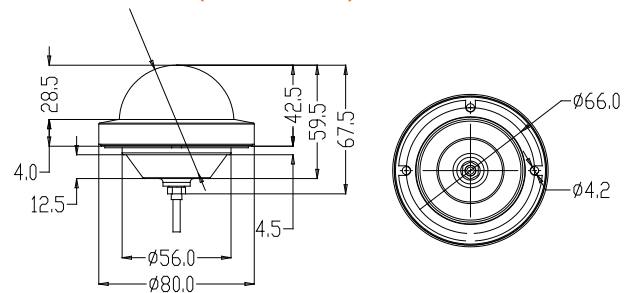

Dimensions (unit : mm)

Summary

MC352-29 Micro Dome Cameras are High Resolution cameras that offer innovative features in a sleek, attractive design. This compact camera utilizes the premier 1/3" SHARP CCD chip set, offering clear imaging. Our Star-Light technology powers the cameras to reproduce clear images even in very low light environments. This camera is NEMA rated IP66 with shock resistant aluminum housing and offers colorful accessories for the final decorative touch. This camera is perfect for any application where esthetics and low profile are vital.

Features

- 1/3" SHARP CCD
- 600 TV Lines (Color), 620 TV Lines (B/W)
- 2.9mm Fixed Iris Lens
- Low Power Consumption (Max 0.7W)
- Enhanced Sensitivity 0.4 Lux F1.2
- 3D Gimbal for Easy Control
- Wide Operating Voltage (8VDC~18VDC)
- IP66 Certified
- 5 Year Warranty

Specifications

VIDEO	
Image Sensor	1/3" SHARP CCD
Total Pixels	811 (H) x 508 (V), 411K Pixels
Effective Pixels	800 (H) x 492 (V)
Lens	2.9mm Fixed Iris Lens
Frequency	15.734KHz (H), 59.95Hz (V)
Video Output	VBS 1.0Vp-P (75 Load)
Horizontal Resolution	620 TV Lines [B&W], 600 TV Lines [Color]
Minimum Illumination	F1.2 (30IRE): 0.14 Lux [Color] F1.2 (30IRE): 0.03 Lux [B&W]
S/N Ratio	45dB
ENVIRONMENTAL	
Operating Temperature	-10°C ~ 55°C (14°F ~ 131°F)
Operating Humidity	Less than 90% (Non-Condensing)
Storage Temperature	-20°C ~ 70°C (-4°F ~ 158°F)
ELECTRICAL	
Power Requirement	12VDC
Power Consumption	Max 2.0 Watt
MECHANICAL	
Housing Material	Aluminum
Dimensions	80 X 28mm (3.15x 2.31 in)
Weight	0.4 lbs

Accessories (Optional)