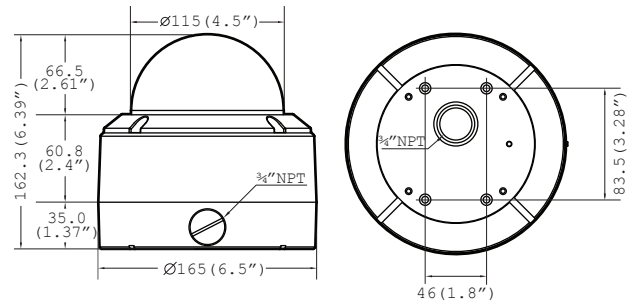

Dimensions (unit : mm)

Summary

The PTZ12X is a powerful Mini-PTZ that produces clear and precise 700TVL images during the day and 750TVL images during the night. It offers image enhancing features like Wide Dynamic Range, Star-Light Low Light Technology, and 3D Digital Noise Reduction. The Digital Watchdog 12X PTZ camera will lead the market in performance, size, flexibility, reliability, and cost.

Features

- 1/4" Sony Super HAD (Double Scan) CCD II
- 750 TV Lines [B&W], 700 TV Lines [Color]
- 3.8~45.6mm Autofocus Lens
- 12X Optical Zoom, 32X Digital Zoom
- Auto Day and Night with IR Cut Filter
- WDR (Wide Dynamic Range)
- 3D-DNR (3D Digital Noise Reduction)
- Star-Light (Super Low Light Technology)
- DSS (Digital Slow Shutter)
- Programmable Privacy Zones (8) & Motion Detection
- Pan 0~360° Endless; 360° Per Second Pan Speed
- Vector Drive Technology (Pan/Tilt in Shortest Path)
- 128 Preset Positions with Alphanumeric Labels
- 4 Patterns, 8 Scans, and 8 Groups
- RS-485 Communication
- IP66 Certified (Weatherproof)
- Heater and Fan Built-in
- Sunshield Cover (Optional)