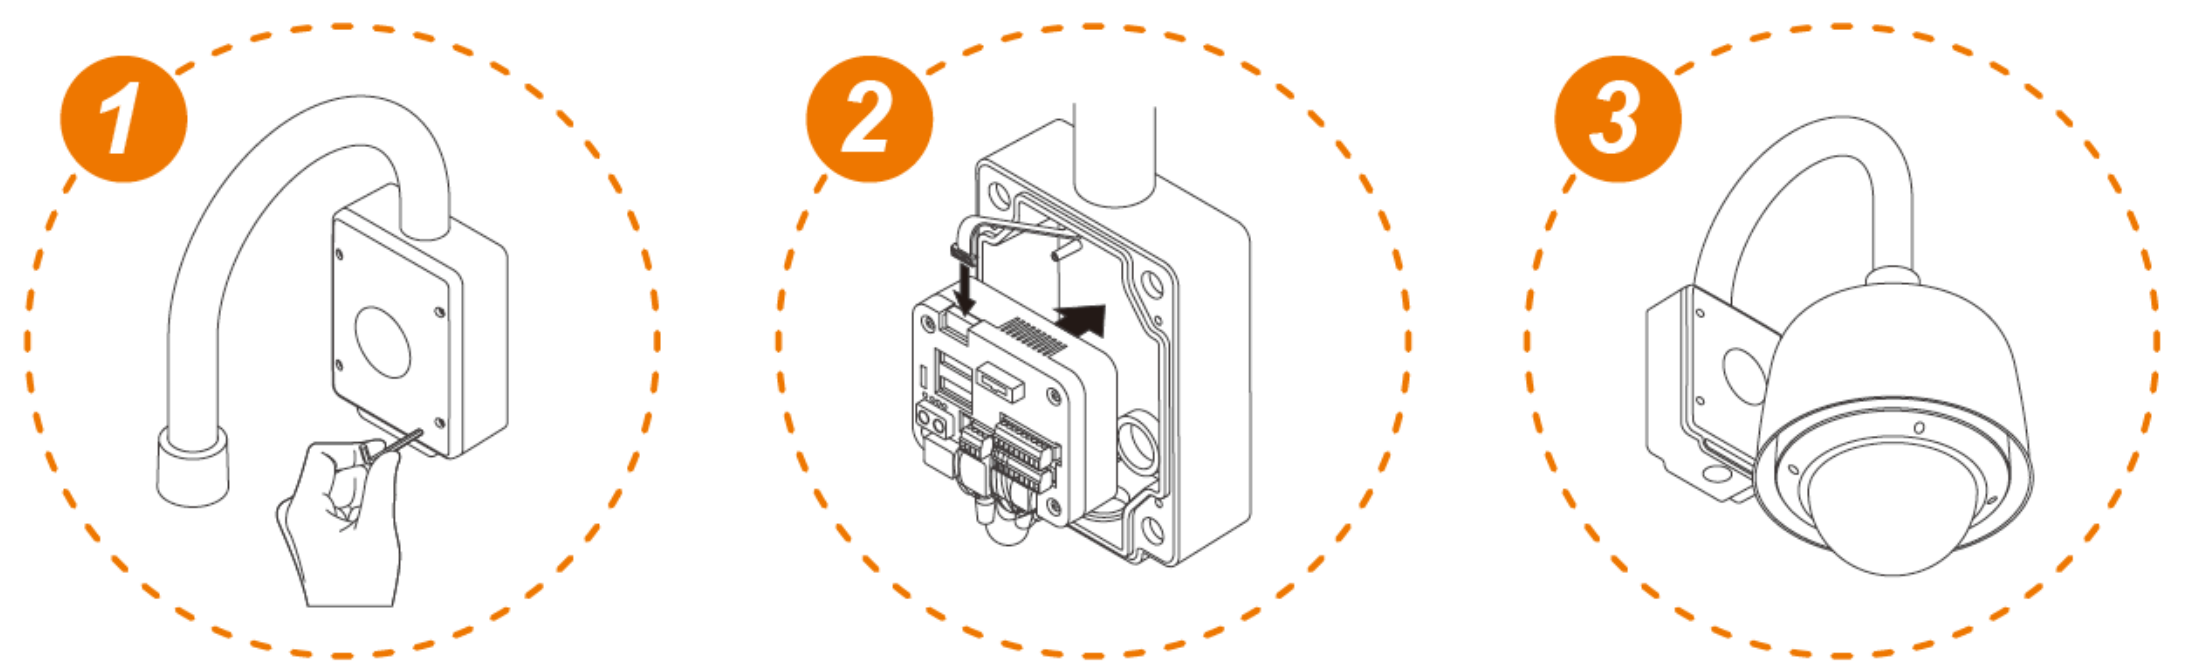

Super Speed Dome PTZ39X

Dimensions (Unit : mm)

Summary

The PTZ39X is a high performance, Super Speed Dome camera built with a 39X optical zoom lens and our distinguished Star-Light technology. The PTZ39X is available with a wide range of mounting options to fit your surveillance needs. The camera wiring module fits perfectly in our camera mount junction box, making installation quick and easy.

EASY INSTALLATION

Specifications

Model		PTZ39X
Camera Type	Color/BW	PTZ Dome Camera
Image	Sensor	1/4" EX-View HAD PS CCD
	Pixels – Total	811 (H) X 508 (V), 410 K
	Pixels – Effective	768 (H) X 494 (V), 380K
Minimum Illumination	IR-LED On	F1.6: 1.2 Lux [Color], 0.12 Lux [B/W]
Lens	Focal Length	Auto Iris Lens 3.4 ~ 132.6mm
	Zoom	39X Optical, 12X Digital
	Angle of View	H: 57.54° (W) ~ 1.56° (T) V: 44.44° (W) ~ 1.16° (T)
Resolution	Horizontal	560 TV Lines [Color], 600 TV Lines [B/W]
Video Output	VBS 1.0Vp-p	75 Ohm
S/N Ratio	S/N Ratio	52 dB
Pan Tilt	Range	Pan: 0 ~ 360° Endless
	Speed	Preset: 360° / SEC Manual: 0.05 ~ 200° / SEC Scan: 1° ~ 180° / SEC
	Preset	#1 ~ 128, #95 Set for OSD Menu
	Other Features	Pattern, Scan, Group, Schedule, Image Auto-Flip, Auto Parking, Power-up, etc
Environmental Conditions	Operating Temperature	-45°C ~ 50°C (-49°F ~ 122°F)
Power	Power Requirement	AC24V
	Power Consumption	24W, 1.0A / HEATER ON: 57W, 2.4A
Physical	Dimensions	260 x 552 x 405 mm (10.2 x 21.7 x 15.9 in)
	Weight	12.8 lbs
	Nema Type	IP66