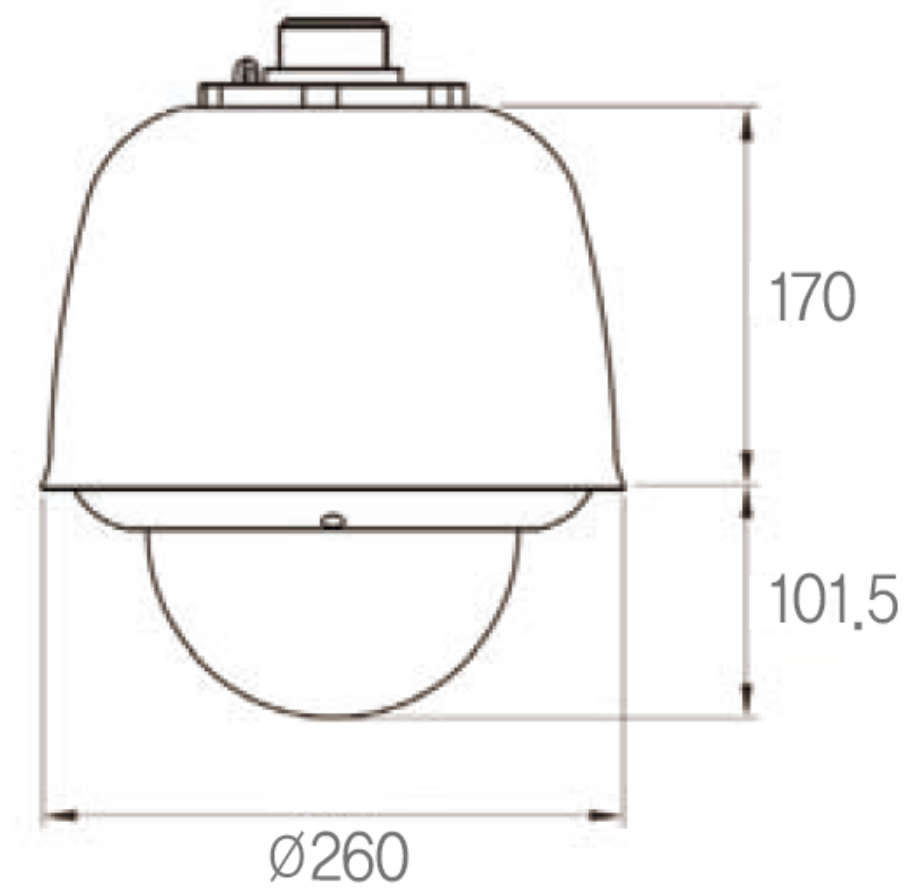

Super Speed Dome PTZ39X

Dimensions (Unit : mm)

Summary

The PTZ39X is a high performance, Super Speed Dome camera built with a 39X optical zoom lens and our distinguished Star-Light technology. The PTZ39X is available with a wide range of mounting options to fit your surveillance needs. The camera wiring module fits perfectly in our camera mount junction box, making installation quick and easy.

EASY INSTALLATION

Specifications

Model		PTZ39X
Camera Type	Color/BW	PTZ Dome Camera
Image	Sensor	1/4" EX-View HAD PS CCD
	Pixels – Total	811 (H) X 508 (V), 410 K
	Pixels – Effective	768 (H) X 494 (V), 380K
Minimum Illumination	IR-LED On	F1.6: 1.2 Lux [Color], 0.12 Lux [B/W]
Lens	Focal Length	Auto Iris Lens 3.4 ~ 132.6mm
	Zoom	39X Optical, 12X Digital
	Angle of View	H: 57.54° (W) ~ 1.56° (T) V: 44.44° (W) ~ 1.16° (T)
Resolution	Horizontal	560 TV Lines [Color], 600 TV Lines [B/W]
Video Output	VBS 1.0Vp-p	75 Ohm
S/N Ratio	S/N Ratio	52 dB
Pan Tilt	Range	Pan: 0 ~ 360° Endless
	Speed	Preset: 360° / SEC Manual: 0.05 ~ 200° / SEC Scan: 1° ~ 180° / SEC
	Preset	#1 ~ 128, #95 Set for OSD Menu
	Other Features	Pattern, Scan, Group, Schedule, Image Auto-Flip, Auto Parking, Power-up, etc
Environmental Conditions	Operating Temperature	-45°C ~ 50°C (-49°F ~ 122°F)
Power	Power Requirement	AC24V
	Power Consumption	24W, 1.0A / HEATER ON: 57W, 2.4A
Physical	Dimensions	260 x 552 x 405 mm (10.2 x 21.7 x 15.9 in)
	Weight	12.8 lbs
	Nema Type	IP66