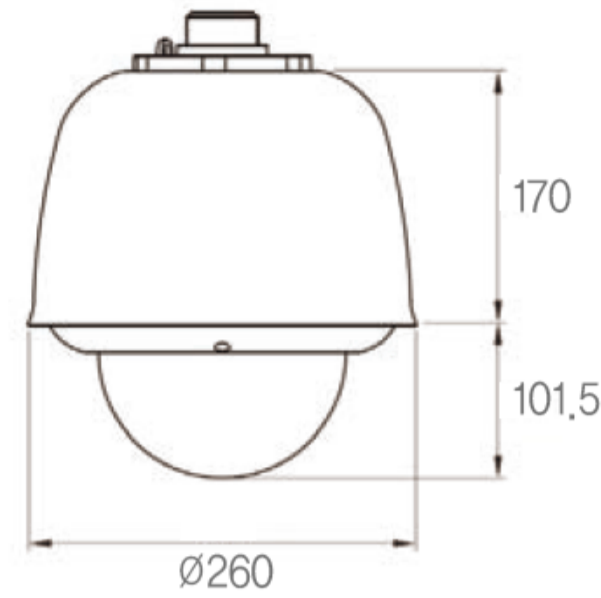

Super Speed Dome PTZ39XAL

Dimensions (Unit : mm)

Summary

The PTZ39XAL is a high performance, Super Speed Dome camera built with a 39X optical zoom lens and our distinguished Star-Light technology. The PTZ39XAL includes our wiring module and should be purchased with our parapet mount.

Specifications

Model		PTZ39XAL
Camera Type	Color/BW	PTZ Dome Camera
Image	Sensor	1/4" EX-View HAD PS CCD
	Pixels – Total	811 (H) X 508 (V), 410 K
	Pixels – Effective	768 (H) X 494 (V), 380K
Minimum Illumination	IR-LED On	F1.6: 1.2 Lux [Color], 0.12 Lux [B/W]
Lens	Focal Length	Auto Iris Lens 3.4 ~ 132.6mm
	Zoom	39X Optical, 12X Digital
	Angle of View	H: 57.54° (W) ~ 1.56° (T) V: 44.44° (W) ~ 1.16° (T)
Resolution	Horizontal	560 TV Lines [Color], 600 TV Lines [B/W]
Video Output	VBS 1.0Vp-p	75 Ohm
S/N Ratio	S/N Ratio	52 dB
Pan Tilt	Range	Pan: 0 ~ 360° Endless
	Speed	Preset: 360° / SEC Manual: 0.05 ~ 200° / SEC Scan: 1° ~ 180° / SEC
	Preset	#1 ~ 128, #95 Set for OSD Menu
	Other Features	Pattern, Scan, Group, Schedule, Image Auto-Flip, Auto Parking, Power-up, etc
Environmental Conditions	Operating Temperature	-45°C ~ 50°C (-49°F ~ 122°F)
Power	Power Requirement	AC24V
	Power Consumption	24W, 1.0A / HEATER ON: 57W, 2.4A
Physical	Dimensions	260 x 552 x 405 mm (10.2 x 21.7 x 15.9 in)
	Weight	12.8 lbs
	Nema Type	IP66