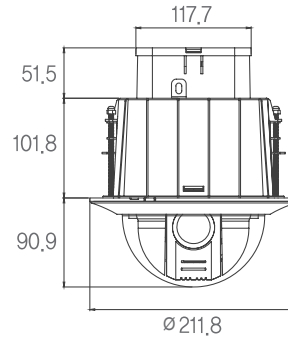

Super Speed Dome

39X Optical Zoom, 12X Digital Zoom

Flush Mount

360° LIMITLESS

IN-CEILING / FLUSH MOUNT
Pan Tilt Zoom Dome Camera

DWC-PTZ39XFM

Super Speed Dome PTZ39XFM

Dimensions (Unit : mm)

Specifications

Model		PTZ39XFM
Camera Type	Color/BW	PTZ Dome Camera
Image	Sensor	1/4" EX-View HAD PS CCD
	Pixels – Total	811 (H) X 508 (V), 410 K
	Pixels – Effective	768 (H) X 494 (V), 380K
Minimum Illumination	IR-LED On	F1.6: 1.2 Lux [Color], 0.12 Lux [B/W]
Lens	Focal Length	Auto Iris Lens 3.4 ~ 132.6mm
	Zoom	39X Optical, 12X Digital
	Angle of View	H: 57.54° (W) ~ 1.56° (T) V: 44.44° (W) ~ 1.16° (T)
Resolution	Horizontal	560 TV Lines [Color], 600 TV Lines [B/W]
Video Output	VBS 1.0Vp-p	75 Ohm
S/N Ratio	S/N Ratio	52 dB
Pan Tilt	Range	Pan: 0 ~ 360° Endless Preset: 360° / SEC
	Speed	Manual: 0.05 ~ 200° / SEC Scan: 1° ~ 180° / SEC
	Preset	#1 ~ 128, #95 Set for OSD Menu
	Other Features	Pattern, Scan, Group, Schedule, Image Auto-Flip, Auto Parking, Power-up, etc
Environmental Conditions	Operating Temperature	-10°C ~ 50°C (14°F ~ 122°F)
Power	Power Requirement	AC24V
	Power Consumption	24W, 1.0A / HEATER ON: 57W, 2.4A
Physical	Dimensions	260 x 552 x 405 mm (10.2 x 21.7 x 15.9 in)
	Weight	7.05 lbs