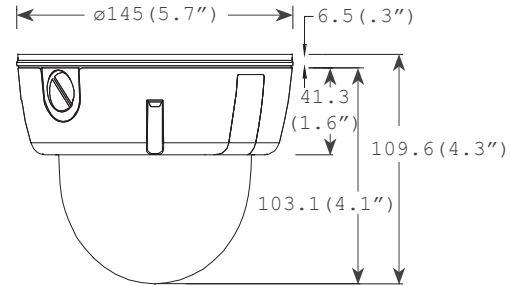

Dimensions (unit : mm)

Summary

Our Star-Light Series offers super low light imaging for any application. Along with Smart DNR, our Star-Light technology offers a Digital Slow Shutter feature that increases the length of time the shutter remains open to collect additional ambient light illuminating typically dark environments.

Features

- 1/3" CCD
- 620 TV Lines [B&W], 600 TV Lines [Color]
- 3.3~12mm Varifocal Auto Iris Lens
- 100ft Range IR with Intelligent Camera Sync, Smart IR
- TDN (True Day and Night / IR Cut Filter)
- Smart DNR (Digital Noise Reduction)
- DRC (Dynamic Range Compressor)
- Star-Light (Super Low Light Technology)
- HME (Highlight Masking Exposure)
- Programmable Privacy Zones (8) & Motion Detection
- AGC / BLC / AWB
- Easy Icon Driven OSD Menu with Built-in Joystick
- IP66 Certified (Weatherproof)
- Auto Sensing 12VDC/24VAC with Line Lock
- RS-485 Built-in
- Secondary Video-BNC Output

Specifications

VIDEO	
Image Sensor	1/3" CCD
Total Pixels	811 (H) x 508 (V), 411K Pixels
Effective Pixels	768 (H) x 494 (V)
Scanning System	525 Lines, 2 : 1 Interlace
Frequency	15.734KHz (H), 59.95Hz (V)
Synchronization	Internal / Line Lock
Horizontal Resolution	620 TV Lines [B&W], 600 TV Lines [Color]
Minimum Illumination	F1.2 (30IRE): 0.14 Lux [Color] F1.2 (30IRE): 0.00 Lux [B&W]
S/N Ratio	52dB (AGC off)
Video Output	CVBS: 1.0Vp-p / 75 Ω
LENS	
Focal Length	3.3-12mm
Lens Type	DC Auto Iris
IR Distance	100ft Range IR
OPERATIONAL	
Back Light	OFF / BLC / HME / DRC
Star-Light	OFF / X2-X1024
3D Digital Noise Reduction	OFF / LOW / MID / HIGH / SMART
White Balance	AWC / ATW / MANUAL / PUSHLOCK
Mirror	OFF / MIRROR
Sharpness	0-30
Gamma	MANUAL / 0.45 / 0.60 / 1.0
Side Light Compensation	OFF / ON
Night Up	OFF / ON
Motion Detection	OFF / ON (4 Areas)
Privacy Zones	OFF / ON (8 Programmable Zones)
Dead Pixel Cancellation	OFF / AUTO
Language	ENGLISH / MANDARIN / CANTONESE / JAPANESE / GERMAN / FRENCH / ITALIAN / RUSSIAN / SPANISH / DUTCH
ENVIRONMENTAL	
Operating Temperature	-10°C ~ 55°C (14°F ~ 131°F)
Operating Humidity	Less than 90% (Non-Condensing)
Storage Temperature	-20°C ~ 70°C (-4°F ~ 158°F)
IP Rating	IP66 (Protects against dust and high pressure water.)
ELECTRICAL	
Power Requirement	Dual (12VDC & 24VAC)
Power Consumption	12VDC: 1.96W, 163mA / LED ON 4.6W, 383.3mA 24VAC: 2.2W, 91.7mA / LED ON 4.9W, 204mA
MECHANICAL	
Housing Material	Aluminum
Dimensions	145 X 109.6 mm (5.7 X 4.3 in)
Weight	1.8 lbs

Accessories (Optional)