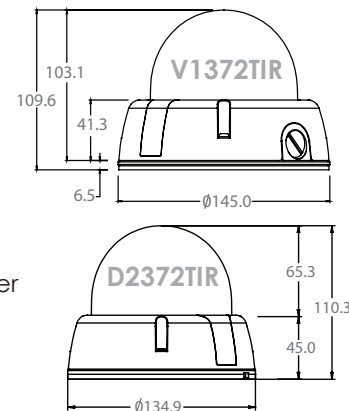

Electronic

1/3" Sony Super II HAD CCD
540 TV Line
3X Zoom Omni-Focus 2.9 ~ 8.5mm Varifocal Auto Iris
On-Screen Menu Programming with Built-In Joystick
70 Foot Range IR with Intelligent Camera Sync
Low Power Consumption
Auto Sensing 24 VAC/12 VDC
Ultra Low-Light Sensitivity
Secondary Video-BNC Output for Easy Installation
TDN (True Day and Night/IR Cut Filter)

Mechanical

3D Gimbal for Easy Control (360' Pan, 90' Tilt)
IP66 Certified (V1372TIR)
Designed to Accommodate Junction Box Installation
Wall and Ceiling Mount Bracket
Sold Separately (V1372TIR)
Remote Controller Sold Separately
Video Test Output Cable Included

AGC (Auto Gain Control)
BLC (Back Light Compensation)
AWB (Auto White Balance)
Mirror Image Control
Programmable Privacy Zone
and Motion Detection
Sharpness Control
Zoom and Focus by IR Remote Controller
5 Year Warranty