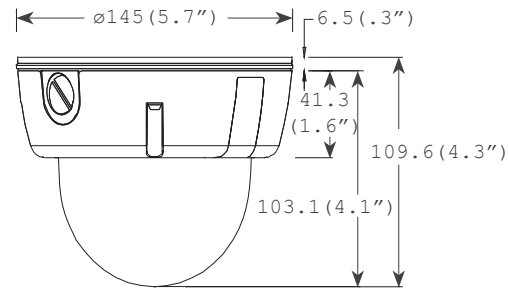

Dimensions (unit : mm)

Summary

Digital Watchdog's OMNI-Plus Series is powered by our Infinity DSP technology and OMNI-Focus lens. Our Infinity DSP technology offers features like WDR, Star-Light, HME, and Smart IR to help produce clear images, and our OMNI-Focus lens simplifies field-of-view adjustment by utilizing three lenses to view fore-, mid-, and background as one. Together they offer a camera that is crisp, clear, and always in focus.

Features

- 1/3" Sony Super HAD CCD II
- 620 TV Lines [B&W], 600 TV Lines [Color]
- OMNI-Focus 2.9~8.5mm Auto Iris Lens, 3X Motorized Zoom
- 70ft Range IR with Intelligent Camera Sync, Smart IR
- TDN (True Day and Night / IR Cut Filter)
- WDR (Wide Dynamic Range)
- Smart DNR (Digital Noise Reduction)
- Star-Light (Super Low Light Technology)
- HME (Highlight Masking Exposure)
- Programmable Privacy Zones (8) & Motion Detection
- AGC / BLC / AWB
- IP66 Certified (Weatherproof)
- Easy Icon Driven OSD Menu with Built-in Joystick
- Auto Sensing 12VDC/24VAC with Line Lock
- RS-485 Built-in
- Secondary Video-BNC Output

Accessories (Optional)

Specifications

VIDEO	
Image Sensor	1/3" Sony Super HAD CCD II
Total Pixels	811 (H) x 508 (V), 411K Pixels
Scanning System	2 : 1 Interlace
Frequency	15.734KHz (H), 59.95Hz (V)
Synchronization	Internal or External
Horizontal Resolution	620 TV Lines [B&W], 600 TV Lines [Color]
Minimum Illumination	F1.2 (30IRE): 0.14 Lux [Color] F1.2 (30IRE): 0.00 Lux [B&W]
S/N Ratio	50dB (AGC off)
Video Output	CVBS: 1.0Vp-p / 75 Ω
LENS	
Focal Length	2.9-8.5mm
Lens Type	DC Auto Iris, OMNI-Focus
IR Distance	70ft Range IR
Zoom	3X Motorized
OPERATIONAL	
Back Light	OFF / BLC / HME / WDR
Auto Gain Control	OFF / LOW / MID / HIGH / HIGHEST
Star-Light	OFF / X2-X1024
3D Digital Noise Reduction	OFF / LOW / MID / HIGH / SMART
White Balance	AWC / ATW / MANUAL / PUSH-LOCK
Mirror	OFF / MIRROR
Sharpness	0-30
Gamma	MANUAL / 0.45 / 0.60 / 1.0
Side Light Compensation	OFF / ON
Night Up	OFF / ON
Motion Detection	OFF / ON (4 Areas)
Privacy Zones	OFF / ON (8 Programmable Zones)
Dead Pixel Cancellation	OFF / AUTO
Languages	ENGLISH / MANDARIN / CANTONESE / JAPANESE / GERMAN / FRENCH / ITALIAN / RUSSIAN / SPANISH / DUTCH
ENVIRONMENTAL	
Operating Temperature	-10°C ~ 55°C (14°F ~ 131°F)
Operating Humidity	Less than 90% (Non-Condensing)
Storage Temperature	-20°C ~ 70°C (-4°F ~ 158°F)
IP Rating	IP66 (Protects against dust and high pressure water.)
ELECTRICAL	
Power Requirement	Dual (12VDC & 24VAC)
Power Consumption	12VDC: 1.8W, 125mA / LED ON 4.6W, 383mA 24VAC: 2.4W, 100mA / LED ON 4.9W, 204mA
MECHANICAL	
Housing Material	Aluminum
Dimensions	∅145 X 109.6 mm (∅5.7 X 4.3 in)
Weight	2.4 lbs