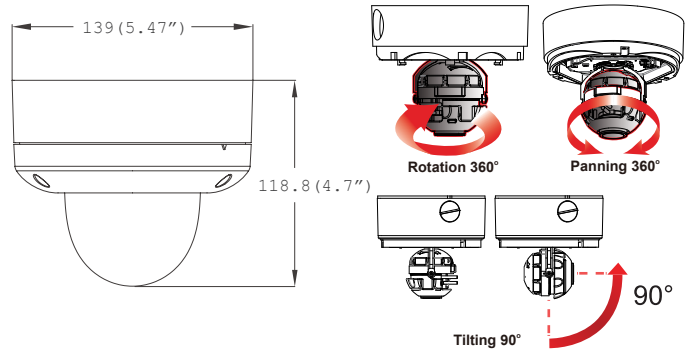

Dimensions (unit : mm)