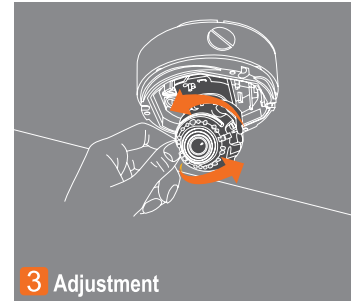

It's quick. It's easy!

Snapit

Easy Installation 1 2 3 4

1 Junction Box Installation

2 Snap It

3 Adjustment

4 Cover

Vandal Dome Camera V4363DH