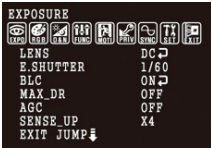

STAR-LIGHT™

Icon Driven OSD Menu

ICON Driven OSD Menu will easily guide you through programming options. Simple and fast programming.