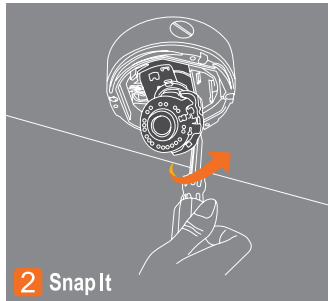

It's quick. It's easy!

Snapit

Easy Installation 1 2 3 4

1 Junction Box Installation

2 Snap It

3 Adjustment

4 Cover

Vandal Dome Camera V4363DH