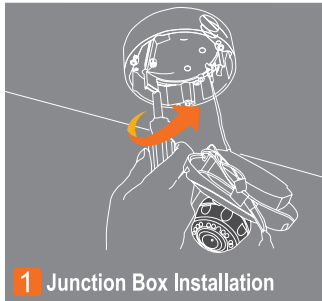

It's quick. It's easy!

Snapit

Easy Installation 1 2 3 4

1 Junction Box Installation

2 Snap It

3 Adjustment

4 Cover

Vandal Dome Camera V4363DH