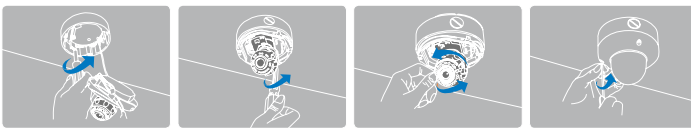

Snapit Easy Installation 1 2 3 4

- **1 Built-in Junction Box Installation**
- **2 Snap It**
- **3 Adjustment**
- **4 Cover**

Summary

Our Snapit Vandal Dome V4363DH is powered by our Star-Light technology, which offers super low light imaging for any application. Along with Smart DNR, our Star-Light technology offers a slow shutter feature that increases the length of time the shutter remains open to collect additional ambient light, illuminating typically dark environments.

All Snapit housings include both a built-in UTP and RS-485. Our Snapit vandal dome cameras have a built-in junction box and is IP68 certified. Submerge the camera in water, and it will still work properly!

Features

- 1/3" CCD; 620 TV Lines [B&W], 600 TV Lines [Color]
- 3.3~12mm Varifocal Auto Iris Lens
- Electronic Day and Night
- Smart DNR (Digital Noise Reduction)
- DRC (Dynamic Range Compressor)
- Star-Light (Super Low Light Technology)
- HME (Highlight Masking Exposure)
- Programmable Privacy Zones (8) & Motion Detection
- Easy Icon Driven OSD Menu with Built-in Joystick
- IP68 Certified (Water Submersible)
- Junction Box and Heater Included
- UTP & RS-485 Built-in
- Auto Sensing 24VAC/12VDC with Line Lock
- Secondary Video-BNC Output