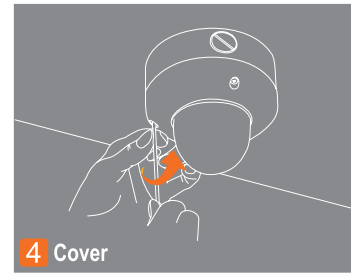

It's quick. It's easy!

Snapit

Easy Installation 1 2 3 4

1 Junction Box Installation

2 Snap It

3 Adjustment

4 Cover

Vandal Dome Camera V4363DH