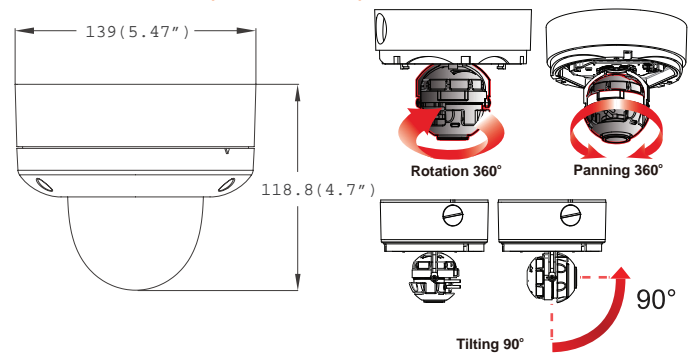

Dimensions (unit : mm)