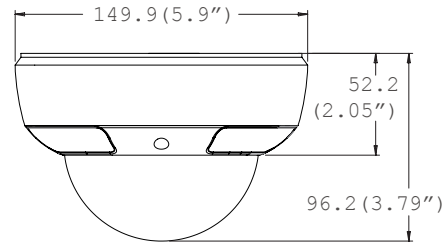

Dimensions (unit : mm)

Summary

Our Value 960H Camera is a high resolution camera with an affordable price. Its 960H CCD image sensor achieves higher resolution and higher sensitivity than conventional CCTV cameras. The V562DIR also offers a 2.8-11mm varifocal auto iris lens and features like Highlight Masking Exposure, Back Light Compensation, and Electronic Day and Night. The camera's innovative features and sleek attractive design make it ideal for a wide range of video surveillance applications.

Features

- 960H CCD Image Sensor (960 Horizontal Pixels)
- 700 TV Lines [B/W], 650 TV Lines [Color]
- 2.8~11mm Varifocal Auto Iris Lens
- Electronic Day and Night
- 85ft Range IR with Intelligent Camera Sync, Smart IR
- HME (Highlight Masking Exposure)
- Programmable Privacy Zones (8) & Motion Detection
- AGC (Auto Gain Control)
- BLC (Back Light Compensation)
- AWB (Auto White Balance)
- Easy Icon Driven OSD Menu with Built-in Joystick
- IP66 Certified (Weatherproof)
- Auto Sensing 24VAC/12VDC
- Secondary Video-BNC Output

Specifications

VIDEO	
Image Sensor	960H CCD
Total Pixels	1020 (H) x 507 (V), 520K Pixels
Scanning System	2 : 1 Interlace
Frequency	15.734KHz (H), 59.95Hz (V)
Synchronization	Internal
Horizontal Resolution	700 TV Lines [B/W], 650 TV Lines [Color]
Minimum Illumination	F1.2 (30IRE): 0.3 Lux [Color] F1.2 (30IRE): 0.0 Lux [B/W]
S/N Ratio	52dB (AGC off)
Video Output	CVBS: 1.0Vp-p / 75 Ω
LENS	
Focal Length	2.8-11mm
Lens Type	DC Auto Iris
IR Distance	85ft Range
OPERATIONAL	
Lens	MANUAL, DC (000-100)
Back Light Compensation	OFF, BLC, HME, DIGITAL WDR
Auto Gain Control	OFF, LOW, MID, HIGH, HIGHEST
White Balance	AWC, ATW, MANUAL, PUSH
Color Mode	NORMAL, COOL, WARM
Day and Night	AUTO, COLOR, B&W
Mirror	OFF, MIRROR
Sharpness	000-030
Gamma	MANUAL, 0.45, 0.60, 1.00
Side Light Compensation	OFF, ON (000-030)
Night Up	OFF, ON
Motion Detection	OFF, ON (4 Programmable Zones)
Privacy Zones	OFF, ON (8 Programmable Zones)
Title	OFF, ON (Up to 16 Characters)
Dead Pixel Cancellation	OFF, AUTO
Communication Protocol	PELCO-D
ENVIRONMENTAL	
Operating Temperature	-10°C ~ 55°C (14°F ~ 131°F)
Operating Humidity	Less than 90% (Non-Condensing)
Storage Temperature	-20°C ~ 70°C (-4°F ~ 158°F)
IP Rating	IP66 (Protects against dust and high pressure water.)
ELECTRICAL	
Power Requirement	Dual (DC12V & AC24V)
Power Consumption	DC12V: 1.9W, 158.3mA / LED ON 5.7W, 475mA AC24V: 2.0W, 83.3mA / LED ON 5.3W, 220.8mA
MECHANICAL	
Housing Material	Aluminum
Dome Cover Material	Polycarbonate
Dimensions	∅149.9 X 96.2 mm (∅5.9 X 3.79 in)
Weight	2.10 lbs