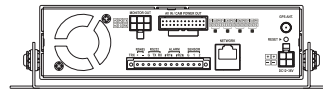

Dimensions (Unit : mm)

Rear View

Front View

Summary

The Transporter provides the cutting edge of mobile recording solutions for any type of transportation security application. This mobile DVR was built upon industrial specifications that offer the most reliable mobile solutions. These industrial specifications allow the mobile DVR to withstand any harsh conditions, such as shock, vibration, and temperature. Explore our new Transporter, and enjoy the peace of mind from the most reliable in-vehicle technology.