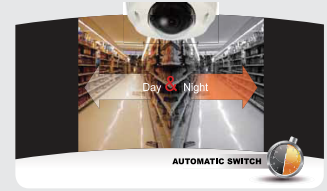

## Day & Night

provides high quality low-light recording by analyzing the ambient light level to automatically switch between day/night mode