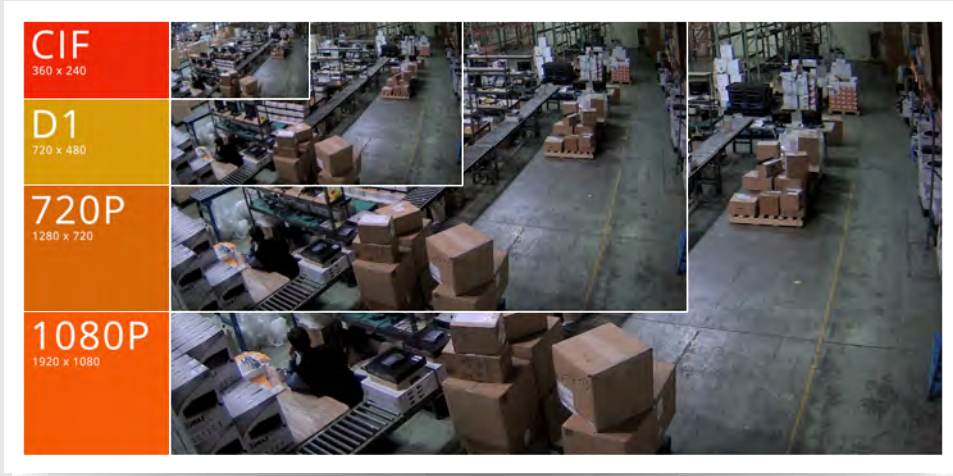

PoE

UPnP

Easy Installation

Full High Definition delivers crystal clear 1080P HD resolution video images at 30 frames per second

ONVIF (Open Network Video Interface Forum) compliant with ONVIF standards for increased flexibility and reduced total cost