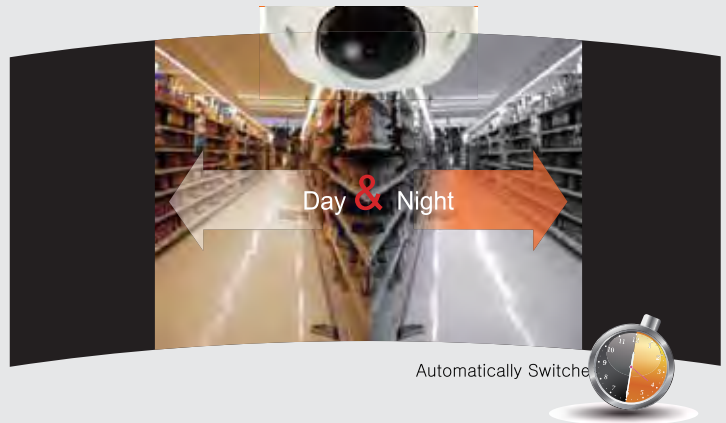

Day & Night

when light diminishes below a certain level, automatically switches to night mode to provide high quality black-and-white video images