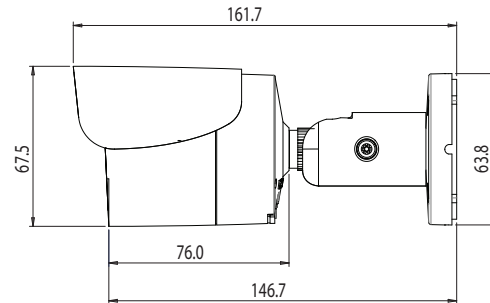

Dimensions (unit : mm)

Specifications

IMAGE	
Image Sensor	1/2.8" Sony CMOS Sensor
Effective Pixels	1920 (H) x 1080 (V)
Minimum Scene Illumination	F2.0 (30IRE): 2.4 Lux [Color] F2.0 (30IRE): 0.5 Lux [B&W]
LENS	
Focal Length	8.0mm , F2.0
Lens Type	Fixed Lens
IR Distance	50ft Range IR
Angle of View	Horizontal: 42°
Digital Zoom	x12
OPERATIONAL	
Brightness	0~20
Shutter Mode	Auto, Manual
Digital Slow Shutter	Off, up to 8x
DNR (Digital Noise Reduction)	Off/ Low/ Middle/ High
Auto Gain Control	Max 41dB
BLC (Back Light Compensation)	Off, On
WDR (Wide Dynamic Range)	Off, Low, Middle, High
Day and Night	Auto, Day (Color), Night (B/W)
Lens Mode	DC/ Manual
Chroma (Hue & Saturation Settings)	0~20
Sharpness	0~10
Mirror & Flip	Off, On
Record Schedule	Continuous, Motion, Pre- & Post-Alarm
Alarm Notifications	Notifications Via E-mail
NETWORK	
LAN	802.3 Compliance 10/100 LAN
Video Compression Type	H.264, MPEG4, MJPEG (Super Fine-Low)
Resolution	1920X1080 (16:9) ~ 320X240 (4:3)
Frame Rate	Up to 30fps at All Resolutions
Streaming Capability	Dual-Stream at Different Rates and Resolutions
IP	IPv4, IPv6
Protocol	TCP/IP, HTTP, DHCP, PPPoE, ICMP, ARP, RARP, RTSP, NTP, UDP, Multicast
Maximum User Access	5 Users
ONVIF Conformance	Yes
Web Viewer	OS: Windows XP / Vista / 7, MAC OS Browser: Internet Explorer, Chrome, Firefox, Safari
Video Management Software	DW Spectrum
Memory Slot	24 hours recording to Micro SDHC Card (4GB-32GB) Card Not Included*
ENVIRONMENTAL	
Operating Temperature/ Humidity	-10°C ~ 50°C (14°F ~ 122°F)
Operating Humidity	Less than 90% (Non-Condensing)
IP Rating	IP66 (Protects against dust and high pressure water)
Other Certifications	CE, FCC, RoHS
ELECTRICAL	
Power Requirement	DC 12V, PoE (IEEE802.3af Class 2)
Power Consumption	3.5W, 290mA / LED On: 5W, 430mA (Max 500mA)
MECHANICAL	
Material	Aluminum Die-Casting
Dimensions	161.7 x 67.5 mm (6.36 X 2.66 in)
Weight	0.93 lbs

Summary

The MB721M8TIR MEGAPIX camera is a triple codec Weather Resistant Bullet network camera that provides 1080P megapixel resolution at 30 frames per second. The camera's advanced technologies such as True Day and Night, 3D-DNR, WDR, and Smart IR will deliver the best images in any type of environment. And Power over Ethernet will simplify installation by connecting both power and network through a single cable.

Features

- ONVIF Compliant, Profile S
- 2.1 Megapixels (1080P, 30fps)
- Triple Codecs with Simultaneous Dual-Stream
- 1/2.8" CMOS Sensor
- 8.0mm Fixed Lens
- 12X Digital Zoom
- 50ft IR with Intelligent Camera Sync
- TDN [True Day and Night]
- Power over Ethernet [PoE] & DC12V
- Privacy Zones (16) & Mo
- Micro SD/SDHC Class 10 Card for Emergency Backup [Not Included]
- IP66 Certified [Weatherproof]
- No Fog or Condensation under Any Weather Conditions
- WDR [Wide Dynamic Range]
- 3D-DNR [3D Digital Noise Reduction]