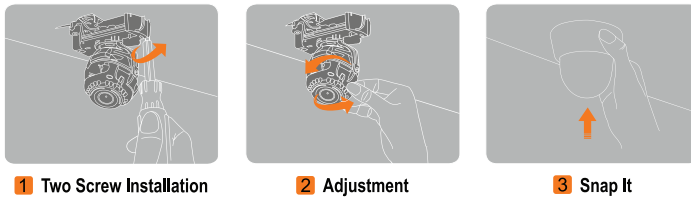

Snapit Easy Installation 1 2 3

Summary

The MD421DB MEGAPIX camera is a triple codec network camera that provides 1080P megapixel resolution at 30 frames per second. The camera's advanced technologies like Electronic Day and Night, 3D-DNR, and Double Shutter WDR will deliver the best images in any type of environment. And Power over Ethernet combined with our Snapit Housing, branded for its quick and easy installation procedure, allows you to view and control your MEGAPIX camera from anywhere in the world in just a few minutes.

Features

- ONVIF Compliant
- 2.1 Megapixels (1080P, 30fps)
- Triple Codecs (H.264, MJPEG, MPEG4) with Dual-Stream
- 1/2.8" CMOS Sensor (7% Larger Than 1/3" CMOS Sensor)
- 3.0~10.5mm Auto Focus Lens
- 8X Digital Zoom, 3X Optical Zoom
- Electronic Day and Night
- Power over Ethernet [PoE] & DC12V
- Two-Way Audio
- Local SDHC Card Remote Backup
- Web Server Built-in
- Double Shutter WDR (Wide Dynamic Range)
- 3D-DNR (3D Digital Noise Reduction)
- Programmable Privacy Zones (30) & Motion Detection

Accessories (Optional)

Specifications

IMAGE	
Image Sensor	1/2.8" CMOS Sensor (7% Larger Than 1/3" CMOS Sensor)
Total Pixels	2016 (H) X 1108 (V)
Minimum Scene Illumination	F1.6 (30IRE): 0.5 Lux [Color] F1.6 (30IRE): 0.01 Lux [B&W]
LENS	
Focal Length	3.0-10.5mm
Lens Type	Auto Focus
Digital Zoom / Optical Zoom	8X / 3X
OPERATIONAL	
Brightness	0~19
Shutter Mode	Auto, Manual
Digital Slow Shutter	Off, 2X, 3X, 4X
Shutter Speed	1/30, 1/60, 1/120
Auto Gain Control	0~20
Back Light Compensation	Off, On
Day and Night	Auto, Day (Color), Night (B/W)
Lens Mode	Manual, DC, AF
Chroma (Hue & Saturation Settings)	0~20
Sharpness	0~10
Mirror & Flip	Off, On
3D-Digital Noise Reduction	Off, Low, Middle, High
Privacy Zone	Off, On (30 Programmable Zones)
Motion Detection: Sensitivity	Low, Middle, High
Alarm Notifications	Notifications Via E-mail
NETWORK	
LAN	802.3 Compliance 10/100 LAN
Video Compression Type	H.264, MPEG4, MJPEG (Super Fine-Low)
Resolution	1920X1080 (16:9) ~ 320X240 (4:3)
Frame Rate	Up to 30fps at All Resolutions
Streaming Capability	Dual-Stream at Different Rates and Resolutions
IP	IPv4, IPv6
Protocol	TCP/IP, HTTP, DHCP, PPPoE, ICMP, ARP, RARP, RTSP, NTP, UDP, Multicast
Maximum User Access	20 Users
ONVIF Conformance	Yes
Web Viewer	OS: Windows XP / Vista / 7, MAC OS Browser: Internet Explorer, Chrome, Firefox, Safari
Video Management Software	NxMS, Pivot
Memory Slot	Up to 24 Hour to Micro SDHC Card (4GB-32GB) Card Not Included*
ENVIRONMENTAL	
Operating Temperature/ Humidity	-10°C ~ 55°C (14°F ~ 131°F)
Operating Humidity	Less than 90% (Non-Condensing)
Storage Temperature	-20°C ~ 70°C (-4°F ~ 158°F)
Other Certifications	CE, FCC, RoHS
ELECTRICAL	
Power Requirement	DC 12V, PoE (IEEE802.3af Class 3)
Power Consumption	7.2W, 600mA
MECHANICAL	
Material	Plastic
Dimensions	108 X 96.8 mm (4.25 X 3.8 in)
Weight	0.507 lbs