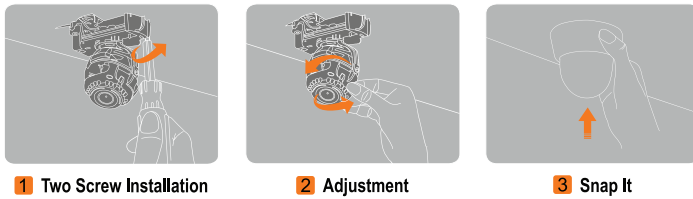

Snapit Easy Installation 1 2 3

Summary

The MD421DB MEGAPIX camera is a triple codec network camera that provides 1080P megapixel resolution at 30 frames per second. The camera's advanced technologies like Electronic Day and Night, 3D-DNR, and Double Shutter WDR will deliver the best images in any type of environment. And Power over Ethernet combined with our Snapit Housing, branded for its quick and easy installation procedure, allows you to view and control your MEGAPIX camera from anywhere in the world in just a few minutes.

Features

- ONVIF Compliant
- 2.1 Megapixels (1080P, 30fps)
- Triple Codecs (H.264, MJPEG, MPEG4) with Dual-Stream
- 1/2.8" CMOS Sensor (7% Larger Than 1/3" CMOS Sensor)
- 3.0~10.5mm Auto Focus Lens
- 8X Digital Zoom, 3X Optical Zoom
- Electronic Day and Night
- Power over Ethernet [PoE] & DC12V
- Two-Way Audio
- Local SDHC Card Remote Backup
- Web Server Built-in
- Double Shutter WDR (Wide Dynamic Range)
- 3D-DNR (3D Digital Noise Reduction)
- Programmable Privacy Zones (30) & Motion Detection

Accessories (Optional)

Specifications

IMAGE	
Image Sensor	1/2.8" CMOS Sensor (7% Larger Than 1/3" CMOS Sensor)
Total Pixels	2016 (H) X 1108 (V)
Minimum Scene Illumination	F1.6 (30IRE): 0.5 Lux [Color] F1.6 (30IRE): 0.01 Lux [B&W]
LENS	
Focal Length	3.0-10.5mm
Lens Type	Auto Focus
Digital Zoom / Optical Zoom	8X / 3X
OPERATIONAL	
Brightness	0~19
Shutter Mode	Auto, Manual
Digital Slow Shutter	Off, 2X, 3X, 4X
Shutter Speed	1/30, 1/60, 1/120
Auto Gain Control	0~20
Back Light Compensation	Off, On
Day and Night	Auto, Day (Color), Night (B/W)
Lens Mode	Manual, DC, AF
Chroma (Hue & Saturation Settings)	0~20
Sharpness	0~10
Mirror & Flip	Off, On
3D-Digital Noise Reduction	Off, Low, Middle, High
Privacy Zone	Off, On (30 Programmable Zones)
Motion Detection: Sensitivity	Low, Middle, High
Alarm Notifications	Notifications Via E-mail
NETWORK	
LAN	802.3 Compliance 10/100 LAN
Video Compression Type	H.264, MPEG4, MJPEG (Super Fine-Low)
Resolution	1920X1080 (16:9) ~ 320X240 (4:3)
Frame Rate	Up to 30fps at All Resolutions
Streaming Capability	Dual-Stream at Different Rates and Resolutions
IP	IPv4, IPv6
Protocol	TCP/IP, HTTP, DHCP, PPPoE, ICMP, ARP, RARP, RTSP, NTP, UDP, Multicast
Maximum User Access	20 Users
ONVIF Conformance	Yes
Web Viewer	OS: Windows XP / Vista / 7, MAC OS Browser: Internet Explorer, Chrome, Firefox, Safari
Video Management Software	NxMS, Pivot
Memory Slot	Up to 24 Hour to Micro SDHC Card (4GB-32GB) Card Not Included*
ENVIRONMENTAL	
Operating Temperature/ Humidity	-10°C ~ 55°C (14°F ~ 131°F)
Operating Humidity	Less than 90% (Non-Condensing)
Storage Temperature	-20°C ~ 70°C (-4°F ~ 158°F)
Other Certifications	CE, FCC, RoHS
ELECTRICAL	
Power Requirement	DC 12V, PoE (IEEE802.3af Class 3)
Power Consumption	7.2W, 600mA
MECHANICAL	
Material	Plastic
Dimensions	108 X 96.8 mm (4.25 X 3.8 in)
Weight	0.507 lbs