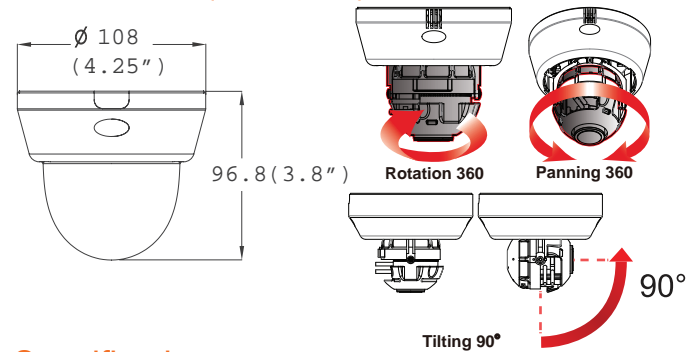

Dimensions (unit : mm)