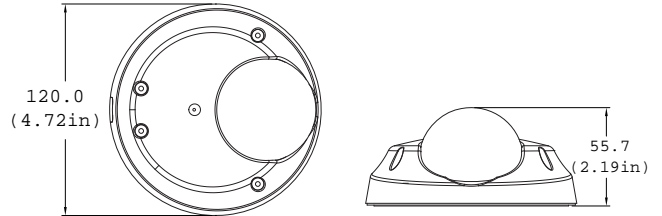

Dimensions (unit : mm)

Summary

The MPA20M MEGAPIX camera is a triple codec network camera that provides 1080P megapixel resolution at 30 frames per second. The camera's advanced technologies like Electronic Day and Night and 3D-DNR will deliver the best images in any type of environment, and Power over Ethernet will simplify installation by connecting both power and network through a single cable.