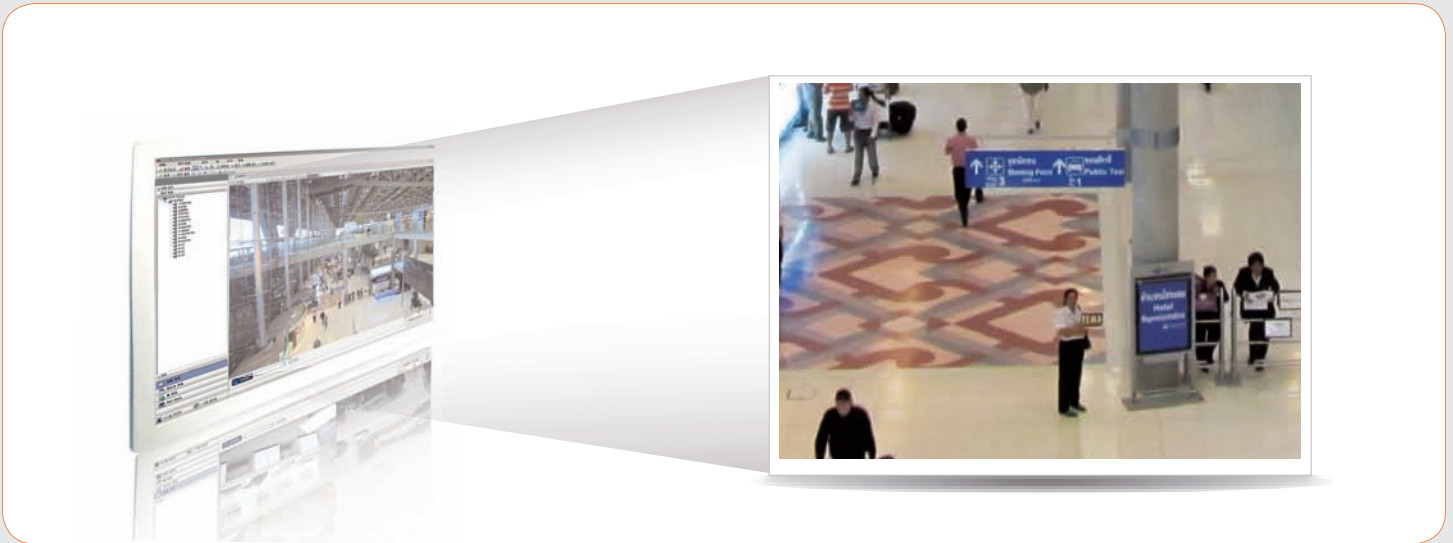

MEGAPIX MPA20M

IP 2.1MP Armored Vandal Dome Camera

Full HD

Dual Streaming

Motion Detection

Triplex Encoder

ONVIF

PoE

UPnP

Easy Installation

Full High Definition delivers crystal clear 1080P HD resolution video images at 30 frames per second

ONVIF (Open Network Video Interface Forum) compliant with ONVIF standards for increased flexibility and reduced total cost

PoE (Power over Ethernet) simplifies installation by connecting both power and network through a single cable

Wide View
covers a wide range of view (81°) and minimizes blind spots

Day & Night when light diminishes below a certain level, automatically switches to night mode to provide high quality black-and-white video images

Dimensions (unit : mm)

Summary

The MPA20M MEGAPIX camera is a triple codec network camera that provides 1080P megapixel resolution at 30 frames per second. The camera's advanced technologies like Electronic Day and Night and 3D-DNR will deliver the best images in any type of environment, and Power over Ethernet will simplify installation by connecting both power and network through a single cable.