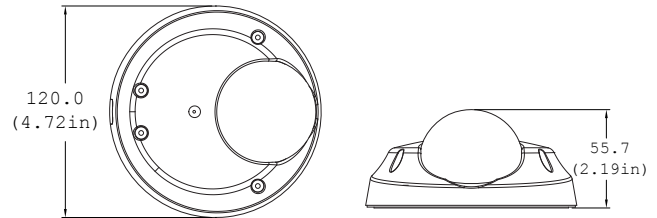

Dimensions (unit : mm)