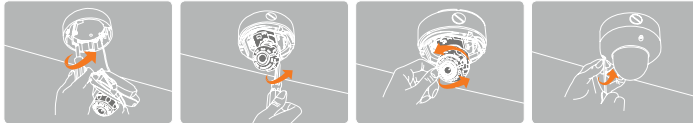

Snapit Easy Installation 1234

1. 1 Built-in Junction Box Installation
2. 2 Snap It
3. 3 Adjustment
4. 4 Cover

Summary

The MV421TIR MEGAPIX camera is a triple codec network camera that provides 1080P megapixel resolution at 30 frames per second. The camera's advanced technologies like True Day and Night, 3D-DNR, and Double Shutter WDR will deliver the best images in any type of environment. And Power over Ethernet combined with our Snapit Housing, branded for its quick and easy installation procedure, allows you to view and control your MEGAPIX camera from anywhere in the world in just a few minutes.

Features

- ONVIF Compliant
- 2.1 Megapixels (1080P, 30fps)
- Triple Codecs (H.264, MJPEG, MPEG4) with Dual-Stream
- 1/2.8" CMOS Sensor (7% Larger Than 1/3" CMOS Sensor)
- 3.0~10.5mm Auto Focus Lens
- 8X Digital Zoom, 3X Optical Zoom
- TDN (True Day and Night/TDN5)
- 70ft Range IR with Intelligent Camera Sync
- Power over Ethernet [PoE] & DC12V
- Two-Way Audio
- Local SDHC Card Remote Backup
- IP68 Certified
- Junction Box Built-in
- Web Server Built-in
- Double Shutter WDR (Wide Dynamic Range)
- 3D-DNR (3D Digital Noise Reduction)
- Programmable Privacy Zones (30) & Motion Detection

Accessories (Optional)