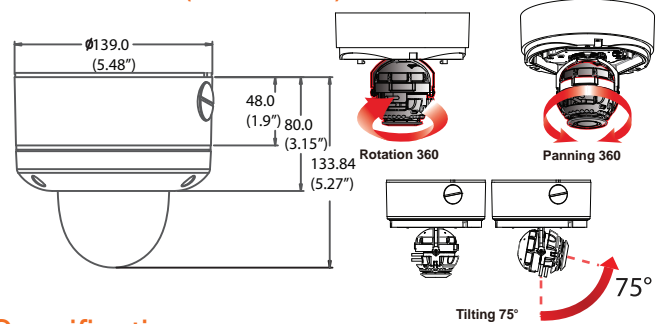

Dimensions (unit : mm)

Specifications

IMAGE	
Image Sensor	1/2.8" CMOS Sensor (7% Larger Than 1/3" CMOS Sensor)
Total Pixels	2016 (H) X 1108 (V)
Minimum Scene Illumination	F1.6 (30IRE): 0.5 Lux [Color] F1.6 (30IRE): 0.0 Lux [B&W]
LENS	
Focal Length	3.0-10.5mm
Lens Type	Auto Focus
IR Distance	70ft Range
Digital Zoom / Optical Zoom	8X / 3X
OPERATIONAL	
Brightness	0-19
Shutter Mode	Auto, Manual
Digital Slow Shutter	Off, 2X, 3X, 4X
Shutter Speed	1/30, 1/60, 1/120
Auto Gain Control	0-20
Back Light Compensation	Off, On
Day and Night	Auto, Day (Color), Night (B/W)
Lens Mode	Manual, DC, AF
Chroma (Hue & Saturation Settings)	0-20
Sharpness	0-10
Mirror & Flip	Off, On
3D-Digital Noise Reduction	Off, Low, Middle, High
Privacy Zone	Off, On (30 Programmable Zones)
Motion Detection: Sensitivity	Low, Middle, High
Record Schedule	Continuous, Motion, Sensor, Pre- & Post-Alarm
Alarm Notifications	Notifications Via E-mail
NETWORK	
LAN	802.3 Compliance 10/100 LAN
Video Compression Type	H.264, MPEG4, MJPEG (Super Fine-Low)
Resolution	1920X1080 (16:9) - 320X240 (4:3)
Frame Rate	Up to 30fps at All Resolutions
Streaming Capability	Dual-Stream at Different Rates and Resolutions
IP	IPv4, IPv6
Protocol	TCP/IP, HTTP, DHCP, PPPoE, ICMP, ARP, RARP, RTSP, NTP, UDP, Multicast
Maximum User Access	20 Users
ONVIF Conformance	Yes
Web Viewer	OS: Windows XP / Vista / 7, MAC OS Browser: Internet Explorer, Chrome, Firefox, Safari
Video Management Software	DW Spectrum
Memory Slot	Up to 24 Hour to Micro SDHC Card (4GB-32GB) Card Not Included*
ENVIRONMENTAL	
Operating Temperature/ Humidity	-29°C ~ 55°C (-20°F ~ 131°F)
Operating Humidity	Less than 90% (Non-Condensing)
IP Rating	IP68 (Protects against dust and immersion beyond 3ft.)
Other Certifications	CE, FCC, RoHS
ELECTRICAL	
Power Requirement	DC 12V, PoE (IEEE802.3af Class 3)
Power Consumption	7.2W, 600mA / LED ON 8.64W, 720mA
MECHANICAL	
Material	Aluminum Housing, Polycarbonate Dome
Dimensions	139 X 118.8 mm, 5.47 X 4.7 in
Weight	2.05 lbs