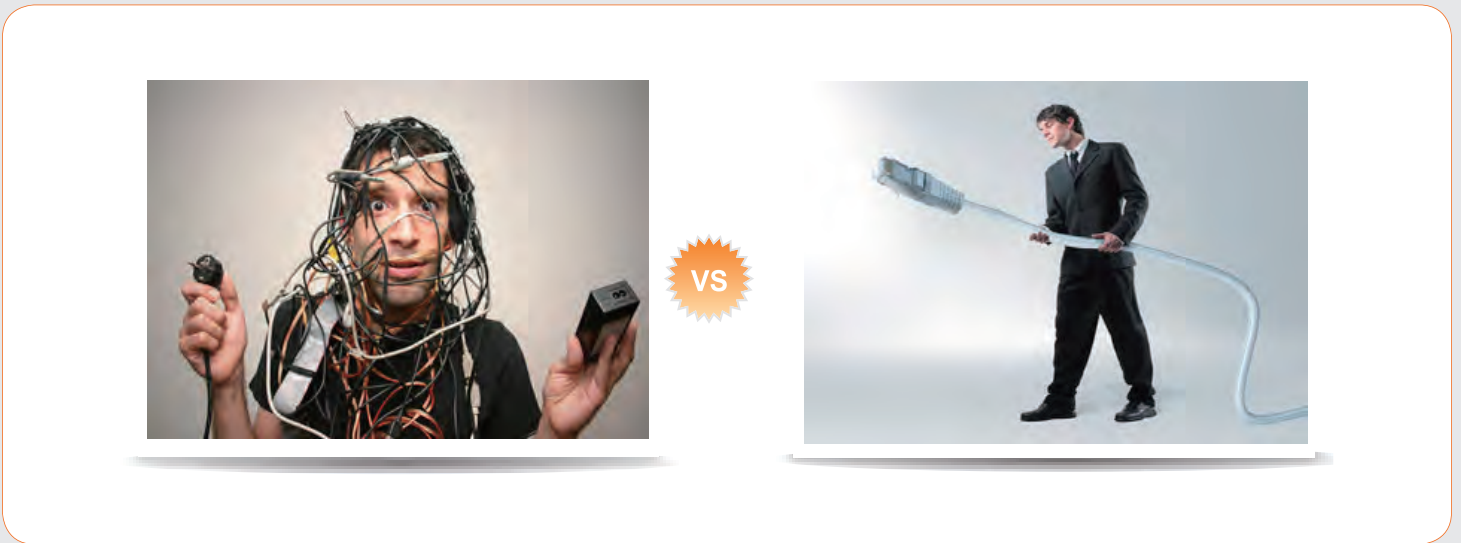

# MEGAPIX MV421TIR

IP 2.1MP Snapit Vandal Dome Camera

Full HD

Dual Streaming

Motion Detection

Triplex Encoder

ONVIF

PoE

UPnP

Easy Installation

**Full High Definition** delivers crystal clear 1080P HD resolution video images at 30 frames per second

**ONVIF** (Open Network Video Interface Forum) compliant with ONVIF standards for increased flexibility and reduced total cost

**PoE** (Power over Ethernet) simplifies installation by connecting both power and network through a single cable

**Wide View**

covers a wide range of view (81°) and minimizes blind spots

**Day & Night**

\*Specification is subject to change without prior notice.

**Snapit Easy Installation 1234**

**1 Built-in Junction Box Installation**    **2 Snap It**    **3 Adjustment**    **4 Cover**

**Summary**

The MV421TIR MEGAPIX camera is a triple codec network camera that provides 1080P megapixel resolution at 30 frames per second. The camera's advanced technologies like True Day and Night, 3D-DNR, and Double Shutter WDR will deliver the best images in any type of environment. And Power over Ethernet combined with our Snapit Housing, branded for its quick and easy installation procedure, allows you to view and control your MEGAPIX camera from anywhere in the world in just a few minutes.