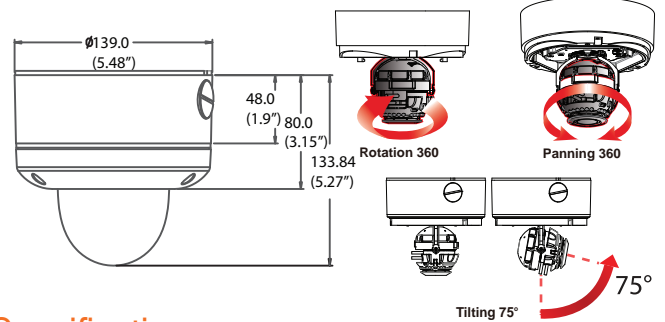

Dimensions (unit : mm)

Specifications

IMAGE	
Image Sensor	1/2.8" CMOS Sensor (7% Larger Than 1/3" CMOS Sensor)
Total Pixels	2016 (H) X 1108 (V)
Minimum Scene Illumination	F1.6 (30IRE): 0.5 Lux [Color] F1.6 (30IRE): 0.0 Lux [B&W]
LENS	
Focal Length	3.0-10.5mm
Lens Type	Auto Focus
IR Distance	70ft Range
Digital Zoom / Optical Zoom	8X / 3X
OPERATIONAL	
Brightness	0-19
Shutter Mode	Auto, Manual
Digital Slow Shutter	Off, 2X, 3X, 4X
Shutter Speed	1/30, 1/60, 1/120
Auto Gain Control	0-20
Back Light Compensation	Off, On
Day and Night	Auto, Day (Color), Night (B/W)
Lens Mode	Manual, DC, AF
Chroma (Hue & Saturation Settings)	0-20
Sharpness	0-10
Mirror & Flip	Off, On
3D-Digital Noise Reduction	Off, Low, Middle, High
Privacy Zone	Off, On (30 Programmable Zones)
Motion Detection: Sensitivity	Low, Middle, High
Record Schedule	Continuous, Motion, Sensor, Pre- & Post-Alarm
Alarm Notifications	Notifications Via E-mail
NETWORK	
LAN	802.3 Compliance 10/100 LAN
Video Compression Type	H.264, MPEG4, MJPEG (Super Fine-Low)
Resolution	1920X1080 (16:9) - 320X240 (4:3)
Frame Rate	Up to 30fps at All Resolutions
Streaming Capability	Dual-Stream at Different Rates and Resolutions
IP	IPv4, IPv6
Protocol	TCP/IP, HTTP, DHCP, PPPoE, ICMP, ARP, RARP, RTSP, NTP, UDP, Multicast
Maximum User Access	20 Users
ONVIF Conformance	Yes
Web Viewer	OS: Windows XP / Vista / 7, MAC OS Browser: Internet Explorer, Chrome, Firefox, Safari
Video Management Software	DW Spectrum
Memory Slot	Up to 24 Hour to Micro SDHC Card (4GB-32GB) Card Not Included*
ENVIRONMENTAL	
Operating Temperature/ Humidity	-29°C ~ 55°C (-20°F ~ 131°F)
Operating Humidity	Less than 90% (Non-Condensing)
IP Rating	IP68 (Protects against dust and immersion beyond 3ft.)
Other Certifications	CE, FCC, RoHS
ELECTRICAL	
Power Requirement	DC 12V, PoE (IEEE802.3af Class 3)
Power Consumption	7.2W, 600mA / LED ON 8.64W, 720mA
MECHANICAL	
Material	Aluminum Housing, Polycarbonate Dome
Dimensions	139 X 118.8 mm, 5.47 X 4.7 in
Weight	2.05 lbs