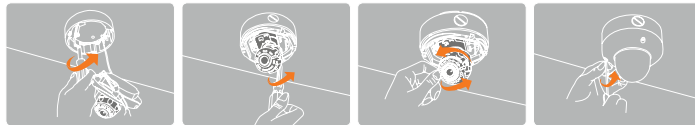

Snapit Easy Installation 1234

1 Built-in Junction Box Installation   **2 Snap It**   **3 Adjustment**   **4 Cover**

Summary

The MV421TIR MEGAPIX camera is a triple codec network camera that provides 1080P megapixel resolution at 30 frames per second. The camera's advanced technologies like True Day and Night, 3D-DNR, and Double Shutter WDR will deliver the best images in any type of environment. And Power over Ethernet combined with our Snapit Housing, branded for its quick and easy installation procedure, allows you to view and control your MEGAPIX camera from anywhere in the world in just a few minutes.

Features

- ONVIF Compliant
- 2.1 Megapixels (1080P, 30fps)
- Triple Codecs (H.264, MJPEG, MPEG4) with Dual-Stream
- 1/2.8" CMOS Sensor (7% Larger Than 1/3" CMOS Sensor)
- 3.0~10.5mm Auto Focus Lens
- 8X Digital Zoom, 3X Optical Zoom
- TDN (True Day and Night/TDN5)
- 70ft Range IR with Intelligent Camera Sync
- Power over Ethernet [PoE] & DC12V
- Two-Way Audio
- Local SDHC Card Remote Backup
- IP68 Certified
- Junction Box Built-in
- Web Server Built-in
- Double Shutter WDR (Wide Dynamic Range)
- 3D-DNR (3D Digital Noise Reduction)
- Programmable Privacy Zones (30) & Motion Detection

Accessories (Optional)