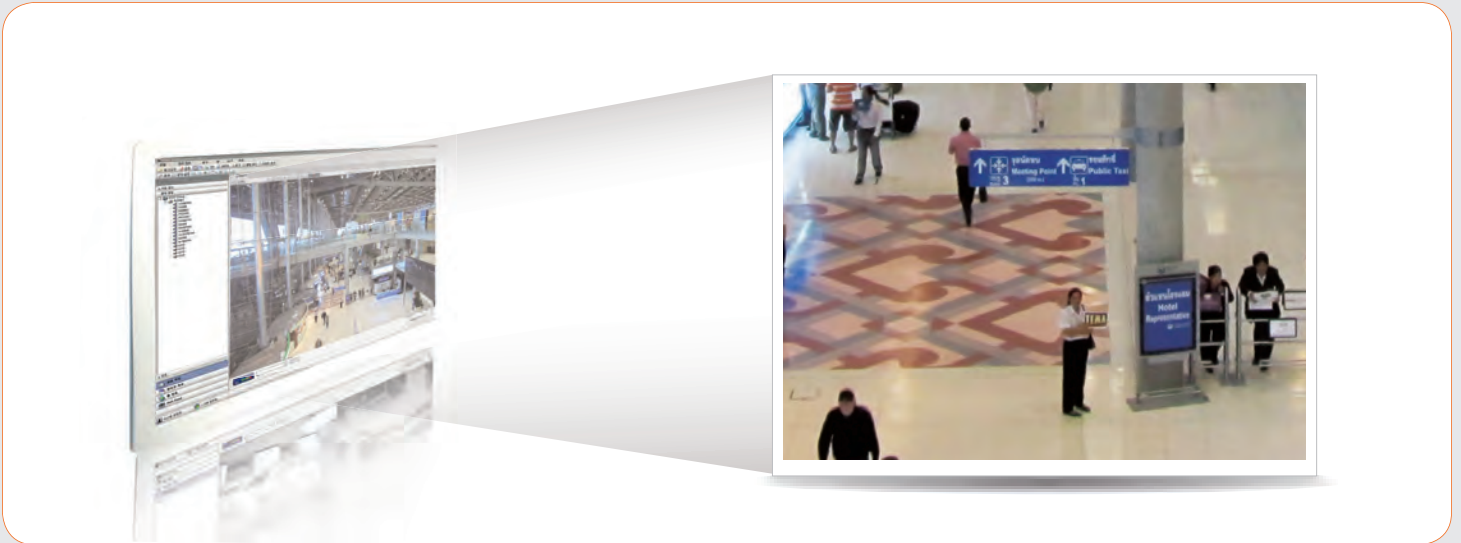

# MEGAPIX MV421TIR

IP 2.1MP Snapit Vandal Dome Camera

Full HD

Dual Streaming

Motion Detection

Triplex Encoder

ONVIF

PoE

UPnP

Easy Installation

**Full High Definition** delivers crystal clear 1080P HD resolution video images at 30 frames per second

**ONVIF** (Open Network Video Interface Forum) compliant with ONVIF standards for increased flexibility and reduced total cost

**PoE** (Power over Ethernet) simplifies installation by connecting both power and network through a single cable

**Wide View**

covers a wide range of view (81°) and minimizes blind spots

**Day & Night**

\*Specification is subject to change without prior notice.

**Snapit Easy Installation 1234**

**1 Built-in Junction Box Installation**    **2 Snap It**    **3 Adjustment**    **4 Cover**

**Summary**

The MV421TIR MEGAPIX camera is a triple codec network camera that provides 1080P megapixel resolution at 30 frames per second. The camera's advanced technologies like True Day and Night, 3D-DNR, and Double Shutter WDR will deliver the best images in any type of environment. And Power over Ethernet combined with our Snapit Housing, branded for its quick and easy installation procedure, allows you to view and control your MEGAPIX camera from anywhere in the world in just a few minutes.