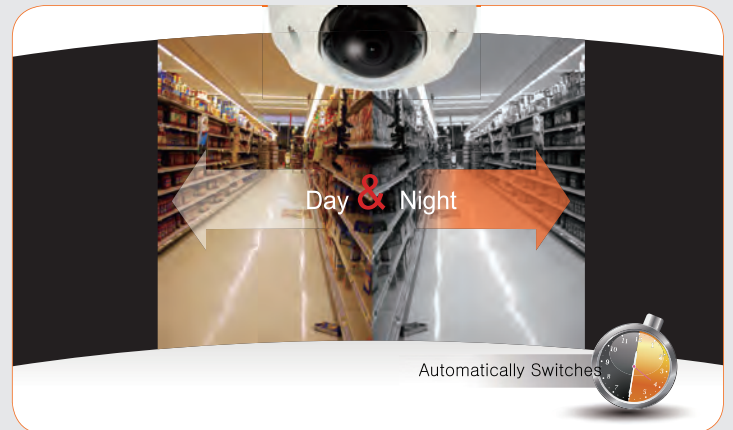

Day & Night

when light diminishes below a certain level, automatically switches to night mode to provide high quality black-and-white video images