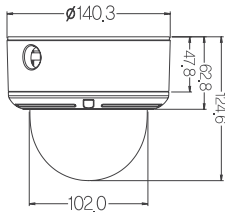

Dimensions (Unit:mm)