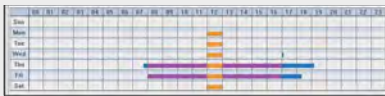

ATTENDANCE VERIFICATION SYSTEM