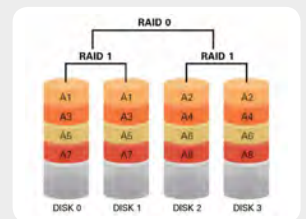

RAID REDUNDANT ARRAY OF INDEPENDENT DISKS

Creates an added layer of security through automated data backup. RAID 0, 1, 10 available.