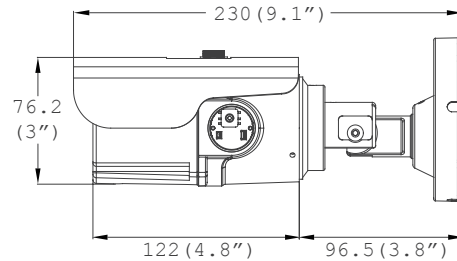

Dimensions (unit : mm)

Summary

Digital Watchdog's OMNI-Plus Series is powered by our Infinity DSP technology and OMNI-Focus lens. Our Infinity DSP technology offers features like Star-Light, EWDR, Smart IR, and DIS to help produce clear images, and our OMNI-Focus lens simplifies field-of-view adjustment by utilizing three lenses to view fore-, mid-, and background as one. Together they offer a camera that is crisp, clear, and always in focus.

Features

- 1/3" Sony Super HAD II CCD
- 580 TV Lines [B&W], 560 TV Lines [Color]
- OMNI-Focus 2.8~8.5mm Auto Iris Lens, 3X Motorized Zoom
- 70ft Range IR with Intelligent Camera Sync
- TDN (True Day and Night/IR Cut Filter)
- EWDR (Electronic Wide Dynamic Range)
- 3D-DNR (3D Digital Noise Reduction)
- DIS (Digital Image Stabilizer)
- Star-Light (Super Low Light Technology)
- DSS (Digital Slow Shutter)
- HME (Highlight Masking Exposure)
- Programmable Privacy Zones (6) & Motion Detection
- AGC / BLC / AWB
- IP66 Certified (Weatherproof)
- No Fog or Condensation under Any Weather Condition
- Easy Icon Driven OSD Menu with Built-in Joystick
- Auto Sensing 12VDC/24VAC with Line Lock
- Secondary Video-BNC Output

Accessories (Optional)

Specifications

VIDEO	
Image Sensor	1/3" Sony Super HAD CCD II
Total Pixels	811 (H) x 508 (V), 411K Pixels
Scanning System	2 : 1 Interlace
Frequency	15.734KHz (H), 59.95Hz (V)
Synchronization	Internal or External
Horizontal Resolution	580 TV Lines [B&W], 560 TV Lines [Color]
Minimum Illumination	F1.2 (30IRE): 0.14 Lux [Color] F1.2 (30IRE): 0.00 Lux [B&W]
S/N Ratio	50dB (AGC off)
Video Output	CVBS: 1.0Vp-p / 75 Ω
LENS	
Focal Length	2.9-8.5mm
Lens Type	DC Auto Iris, OMNI-Focus
IR Distance	70ft Range IR
Zoom	3X Motorized Zoom
OPERATIONAL	
Brightness	0~99
E. Shutter	1/60 / 1/100 / FLC / 1/250~100000
Back Light Compensation	OFF / ON
Electronic Wide Dynamic Range	OFF / ON (0~20)
Auto Gain Control	OFF / LOW / MIDDLE / HIGH
Starlight	OFF / AUTO (x2~x256)
White Balance	AWC / ATW / MANUAL / PUSH
Day & Night	AUTO / COLOR / B&W
Sharpness	0~49
Gamma	User / 0.45~1.00
3D Digital Noise Reduction	OFF / LOW / MIDDLE / HIGH
Digital Zoom	OFF / ON (x1.0~x3.0 PTZ)
Highlight Masking Exposure	OFF / ON
Digital Image Stabilizer	OFF / ON
Privacy Zones	OFF / ON (6 Programmable Zones)
Dead Pixel Cancellation	OFF / AUTO
ENVIRONMENTAL	
Operating Temperature	-10°C ~ 55°C (14°F ~ 131°F)
Operating Humidity	Less than 90% (Non-Condensing)
Storage Temperature	-20°C ~ 70°C (-4°F ~ 158°F)
IP Rating	IP66 (Protects against dust and high pressure water.)
ELECTRICAL	
Power Requirement	Dual (12VDC & 24VAC)
Power Consumption	12VDC: 1.8W, 125mA / LED ON 4.6W, 383mA 24VAC: 2.4W, 100mA / LED ON 4.9W, 204mA
MECHANICAL	
Housing Material	Aluminum
Dimensions	230 X 76.2 mm (9.1 X 3 in)
Weight	2.2 lbs