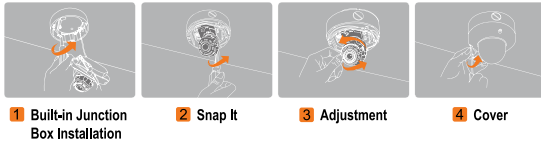

SnapIt Easy Installation