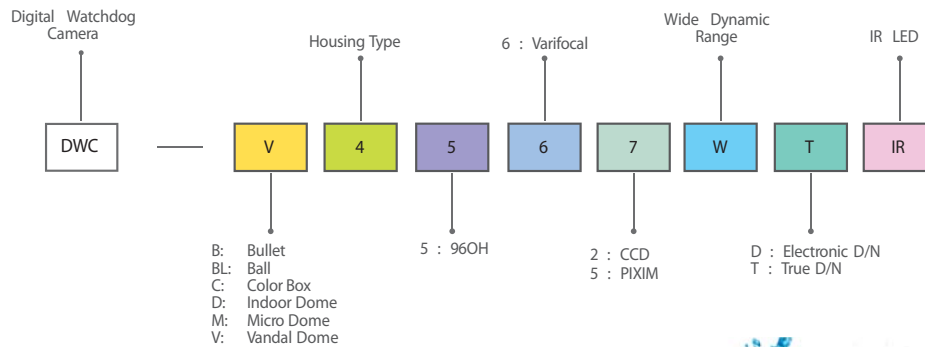

INFINITY 960H Series Comparison Chart

Image Sensor: 960HCCD Image Sensor 700TV Lines [B/W], 650TV Lines [Color]

	Model #	Snaptit	Lens	Vandal	IR	Day/ Night	EWDR	3D-DNR
Infinity 960H	B1567WD	x	3.3 ~ 12mm	IP66	x	Electronic	o	o
	B1567WTIR	x	3.3 ~ 12mm	IP66	100ft	TDN	o	o
	D4567WD	o	3.3 ~ 12mm	x	x	Electronic	o	o
	D4567WTIR	o	3.3 ~ 12mm	x	70ft	TDN	o	o
	V4567WD	o	3.3 ~ 12mm	IP68	x	Electronic	o	o
	V4567WTIR	o	3.3 ~ 12mm	IP68	70ft	TDN	o	o
Value 960H	B1562DIR	x	3.3 ~ 12mm	IP66	85ft	Electronic	x	x
	D562D	x	2.8 ~ 11mm	x	x	Electronic	x	x
	D562DIR	x	2.8 ~ 11mm	x	85ft	Electronic	x	x
	V562D	x	2.8 ~ 11mm	IP66	x	Electronic	x	x
	V562DIR	x	2.8 ~ 11mm	IP66	85ft	Electronic	x	x

o = Included
x = Not Available

Note: The Value Line camera's housing type number has been omitted from the part number for simplicity.

960H Camera Models

New "SNAP IT" Camera Series Technology

Our new simple to install housing series combined with our reliable camera technology gives you a high quality camera in just a few minutes. All Snapit housings include both a built-in UTP and RS-485. Our Snapit vandal dome cameras also have a built-in junction box and is IP68 certified. Submerge the camera in water, and it will still work properly!