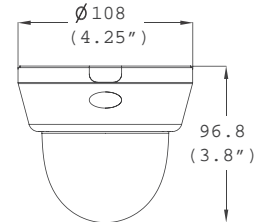

## Dimensions (unit : mm)

## Specifications

VIDEO	
Image Sensor	960H CCD
Total Pixels	1020 (H) x 507 (V), 520K Pixels
Scanning System	2:1 Interlace
Frequency	15.734KHz (H), 59.95Hz (V)
Synchronization	Internal or Line Lock
Horizontal Resolution	700 TV Lines [B/W], 650 TV Lines [Color]
Minimum Illumination	F1.2 (30IRE): 0.3 Lux [Color] F1.2 (30IRE): 0.0 Lux [B/W]
S/N Ratio	50dB (AGC off)
Video Output	CVBS: 1.0Vp-p / 75 Ω
LENS	
Focal Length	3.3-12mm, DC Auto Iris
IR Distance	100ft Range IR [B1567WTIR Only]
OPERATIONAL	
Shutter Speed	MANUAL / 1/60s-1/100000s
Backlight Compensation	OFF / BLC / HME / EWDR
AGC	OFF / LOW / MID / HIGH
Star-Light	OFF / X2-X256
3D-DNR	OFF / LOW / MID / HIGH
White Balance	AWC / ATW / MANUAL / PUSH
Day and Night	AUTO / COLOR / BW
Privacy Zones	OFF / ON (6 Programmable Zones)
ENVIRONMENTAL	
IP Rating	IP66 (Protects against dust and high pressure water.)