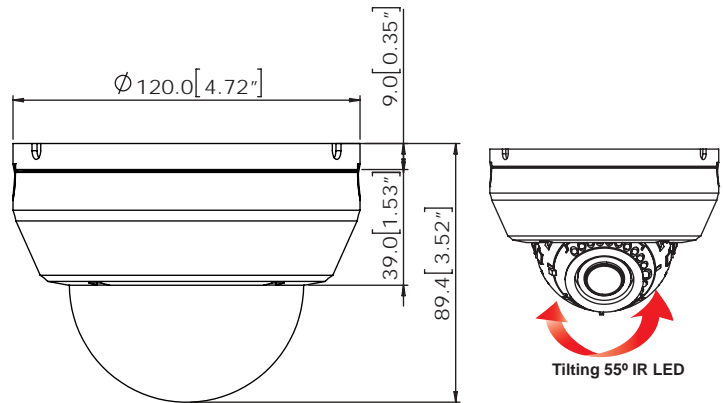

Dimensions (unit : mm)

Summary

The HD321TIR is a 2.1 megapixel indoor dome camera with HD-SDI 1080P output. SDI technology serializes the video signal and transmits it uncompressed, eliminating distance and deformation issues that may affect the camera's image quality, making the image quality a true High Definition. The camera outputs the clearest high definition images with features like 3D Digital Noise Reduction and Wide Dynamic Range. DW's HD-SDI cameras allow you to enhance your security system to full HD 1080P resolution while still using existing coax installation. DW's HD-SDI line offers a reliable high quality yet affordable camera in just a few minutes.

Features

- 1/2.8" CMOS Sensor
- Highest Resolution 2.1 Megapixels (HD-SDI)
- 4.0mm Fixed Lens
- 12x Digital Zoom
- 50ft Range IR with Intelligent Camera Sync
- TDN (True Day and Night/IR Cut Filter)
- WDR (Wide Dynamic Range)
- 3D-DNR (3D Digital Noise Reduction)

Specifications

VIDEO	
Image Sensor	1/2.8" CMOS Sensor
Total Pixels	2000 (H) x 1241 (V)
Synchronization	Internal
Resolution	2.1 Megapixels (1920 x 1080) at 30fps
Minimum Illumination	0.0 Lux (IR On)
S/N Ratio	50dB (AGC off)
Video Output	HD-SDI
LENS	
Focal Length	4.0mm
Lens Type	Fixed Lens
IR Distance	50ft Range IR
ENVIRONMENTAL	
Operating Temperature	-10°C ~ 50°C (14°F ~ 122°F)
Operating Humidity	Less than 90% (Non-Condensing)
ELECTRICAL	
Power Requirement	DC12V
Power Consumption	LED Off: 2.0W, 166.7mA / LED ON: 2.7W, 225mA
MECHANICAL	
Housing Material	Plastic
Dimensions	120 x 89.4 mm (4.72 X 3.52 in)
Weight	0.5 lbs