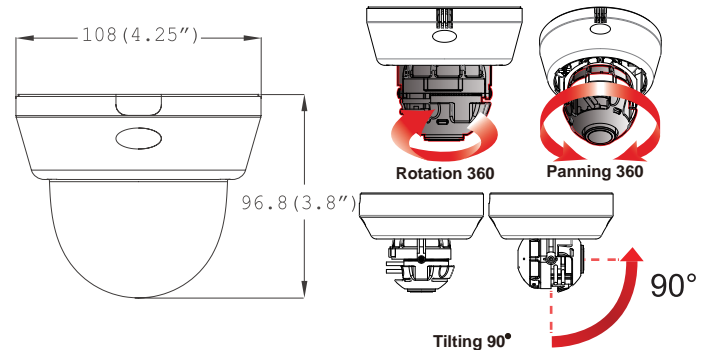

Dimensions (unit : mm)