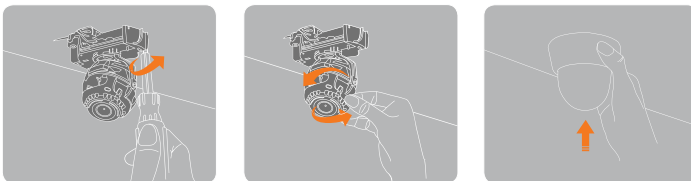

Snapit Easy Installation 1 2 3

1. 1 Two Screw Installation
2. 2 Adjustment
3. 3 Snap It

Summary

The HD421D is a 2.1 megapixel indoor dome camera with HD-SDI 1080P output. The camera outputs the clearest high definition images with its 1/2.8" CMOS sensor and features like 3D Digital Noise Reduction and Wide Dynamic Range. The command via coaxial cables offers the unique ability to control and configure the camera remotely from Digital Watchdog's VMAXHD DVR. Our simple to install housing series combined with our reliable camera technology series gives you a high quality camera in just a few minutes.

Features

- 1/2.8" CMOS Sensor
- Highest Resolution 2.1 Megapixels (HD-SDI)
- 3.5~16mm Remote Auto Focus
- 4.5 X Optical Zoom
- Digital Zoom
- Electronic Day and Night
- WDR (Wide Dynamic Range)
- 3D-DNR (3D Digital Noise Reduction)
- Programmable Privacy Zones (30) & Motion Detection
- Mirror & Flip
- OSD Control via Coaxial Cable (with DW-VMAXHD DVR Only)
- AGC / BLC / AWB
- RS-485 Built-in
- Secondary Video-BNC Output

Accessories (Optional)

Wall Mount for D1 & D4 Housing

Specifications

VIDEO	
Image Sensor	1/2.8" CMOS Sensor
Total Pixels	2000 (H) x 1241 (V)
Synchronization	Internal
Resolution	2.1 Megapixels (1920 x 1080) at 30fps
Minimum Illumination	F1.6 (30IRE): 0.10 Lux [Color] F1.6 (30IRE): 0.01 Lux [B&W]
S/N Ratio	50dB (AGC off)
Video Output	HD-SDI
LENS	
Focal Length	3.5-16mm
Lens Type	Auto Focus
OPERATIONAL	
Brightness	0-20
Shutter	AUTO / MANUAL
Digital Slow Shutter	OFF / X2 / X3 / X4
Auto Gain Control	0-20
Lens Type	MANUAL / DC / AF
Lens Mode	OUTDOOR/ INDOOR FLK/ DEBLUR120/ DEBLUR240
Auto White Balance	AUTO / AUTO_H / AUTO_I / PRESET / MANUAL / AUTO_EXT
Privacy Zones	OFF / ON (30 Programmable Zones)
Digital Noise Reduction	OFF / LOW / MIDDLE / HIGH
Digital zoom	1~112
Chroma	0-20
Sharpness	0-10
Mirror & Flip	OFF / ON
Highlight Mask	OFF / ON
WDR / BLC	OFF / WDR / BLC
Language	ENGLISH / CHINESE / GERMAN
ENVIRONMENTAL	
Operating Temperature	-10°C ~ 50°C (14°F ~ 122°F)
Operating Humidity	Less than 90% (Non-Condensing)
Storage Temperature	-20°C ~ 70°C (-4°F ~ 158°F)
ELECTRICAL	
Power Requirement	DC12V Only (10V ~ 16V)
Power Consumption	2.0W, 166.7mA
MECHANICAL	
Housing Material	Plastic
Dome Cover Material	Polycarbonate
Dimensions	∅108 X 96.8 mm (∅4.25 X 3.8 in)
Weight	0.507 lbs