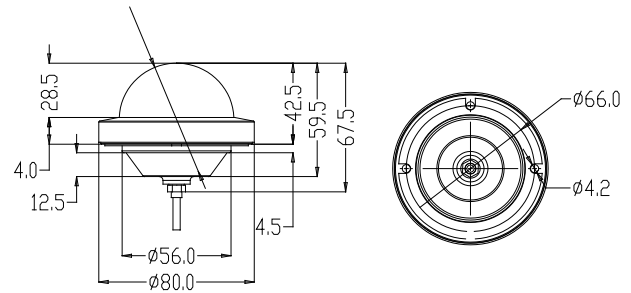

Dimensions (unit : mm)

Summary

MC352DIR Micro Dome Cameras are High Resolution cameras that offer innovative features in a sleek, attractive design. This compact camera utilizes the premier 1/3" SHARP CCD chip set, offering clear imaging. This camera is IP66 rated with shock resistant aluminum housing and offers colorful accessories for the final decorative touch. This camera is perfect for any application where aesthetics and low profile are vital.

Features

- 1/3" SHARP CCD
- 600 TV Lines (Color), 620 TV Lines (B/W)
- 3.6mm Fixed Iris Lens
- 20ft IR Range with Intelligent Camera Sync
- Low Power Consumption (Max 0.7W)
- Enhanced Sensitivity 0.4 Lux F1.2
- 3D Gimbal for Easy Control
- Wide Operating Voltage (8VDC~18VDC)
- IP66 Certified
- 5 Year Warranty

Specifications

VIDEO	
Image Sensor	1/3" SHARP CCD
Total Pixels	811 (H) x 508 (V), 411K Pixels
Effective Pixels	800 (H) x 492 (V)
Lens	3.6mm Fixed Iris Lens
Frequency	15.734KHz (H), 59.95Hz (V)
Video Output	VBS 1.0Vp-P (75 Load)
Horizontal Resolution	620 TV Lines [B&W], 600 TV Lines [Color]
Minimum Illumination	F1.2 (30IRE): 0.14 Lux [Color] F1.2 (30IRE): 0.03 Lux [B&W]
S/N Ratio	45dB
IR Distance	20ft with Intelligent IR Filter
ENVIRONMENTAL	
Operating Temperature	-10°C ~ 55°C (14°F ~ 131°F)
Operating Humidity	Less than 90% (Non-Condensing)
Storage Temperature	-20°C ~ 70°C (-4°F ~ 158°F)
ELECTRICAL	
Power Requirement	12VDC
Power Consumption	Max 2.0 Watt
MECHANICAL	
Housing Material	Aluminum
Dimensions	80 X 28mm (3.15x 2.31 in)
Weight	0.4 lbs

Accessories (Optional)