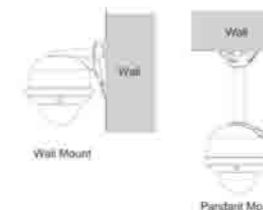

Accessories

- DWC-P10CM Pendant Mount
- DWC-P10WM Wall Mount