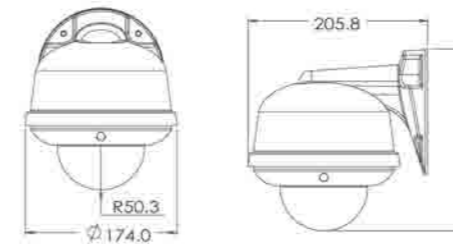

Dimensions (Unit : mm)

Summary

Digital Watchdogs' PTZ10X - 100X (10x's Digital, 10x's Optical) Powerful Zoom PTZ leads the market in performance, size, flexibility, reliability, and cost. Developed with the same top standards of excellence our clients have come to trust over the years, the versatility and performance of this Vector Driven Mini-PTZ is unmatched. DW has raised the bar once again by offering 540 lines of hi-resolution imaging, Star-Light low light capability, built in Privacy Masking, and Automatic True Day & Night capability. When protecting your most important assets, don't settle for anything less than Digital Watchdog Security Products.

Features

- 520 TVL [Color], 570TVL [B/W]
- 1/4" CCD, 811(H) 508(V), 410K Pixel
- 10X Optical Zoom [3.8mm-38mm]
- 10X Digital Zoom
- Pan, 0-360° endless
- Pan Speed: 360° per second
- Star Light (x128 shutter speed)
- DNR (digital Noise Deduction)
- Vector drive (Pan/Tilt in same time)
- Auto Day and Night (IR cut Filter)
- RS 485 Communication
- Time and Day schedule
- 127 Preset position
- 4 Privacy Zoom
- 2 Alarm input and 1 Alarm output
- Vandal Proof, Weather Proof
- Heater and fan built in
- Operating temperature, -20°C-50°C (-4F-122°F)